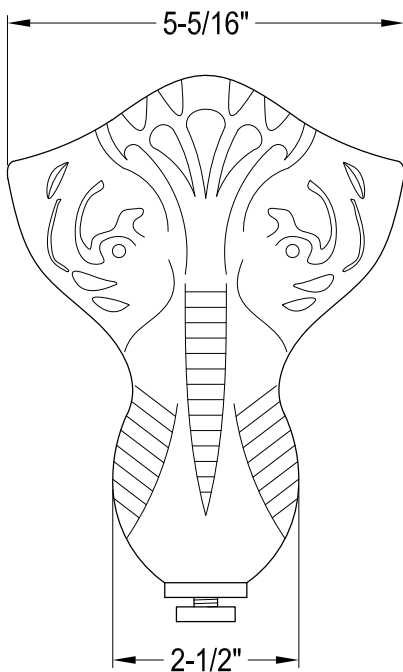

# VCTNT0,1,5,6,7,8

Cast Iron Tub Feet (4 Pcs/ Set)

M10 x 20 (4 pcs)

Feet with C & E marking

Feet with D & F marking