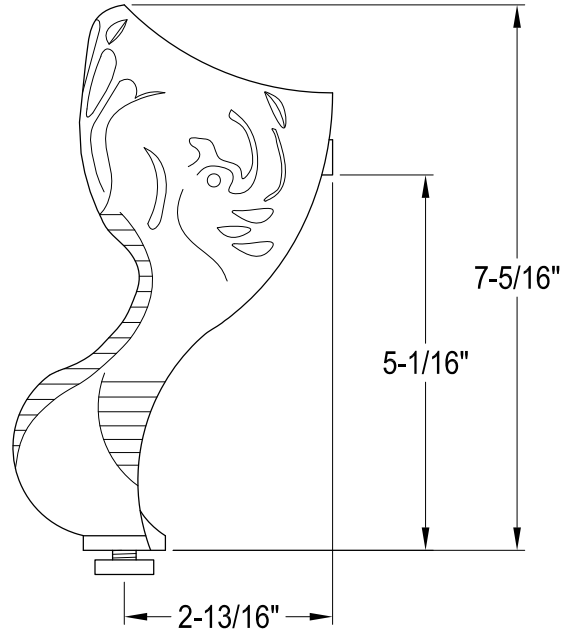

# VCTNT0,1,5,6,7,8

Cast Iron Tub Feet (4 Pcs/ Set)

M10 x 20 (4 pcs)

Feet with C & E marking

Feet with D & F marking