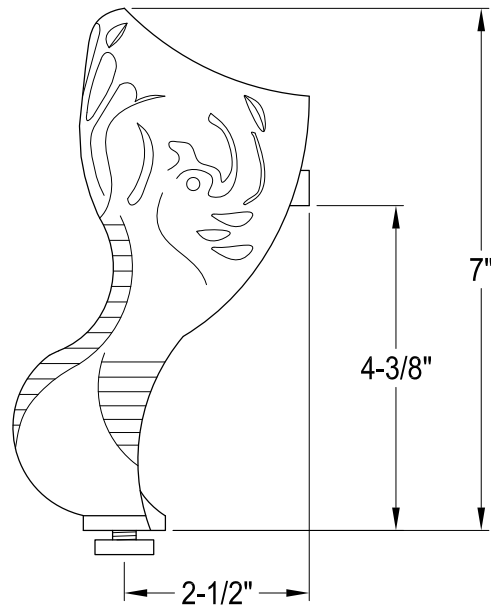

# VCTNT0,1,5,6,7,8

Cast Iron Tub Feet (4 Pcs/ Set)

M10 x 20 (4 pcs)

Feet with C & E marking

Feet with D & F marking