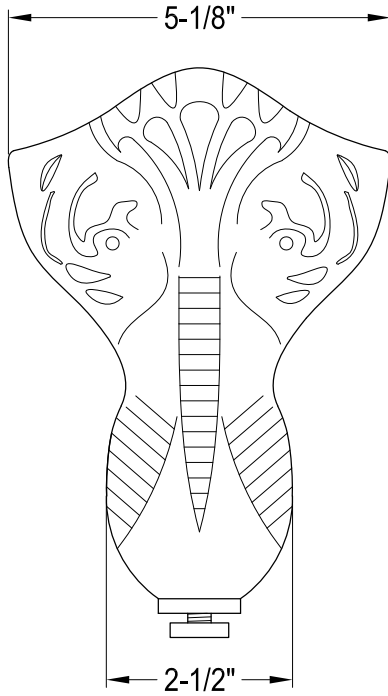

# VCTNT0,1,5,6,7,8

Cast Iron Tub Feet (4 Pcs/ Set)

M10 x 20 (4 pcs)

Feet with C & E marking

Feet with D & F marking