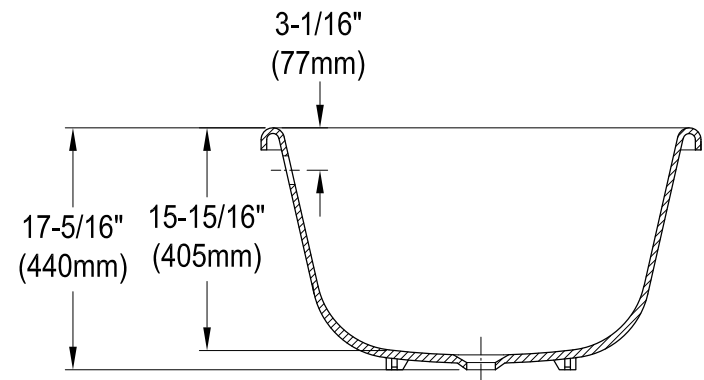

# VCTPN573217

57" Cast Iron Drop-In Tub

Section A-A