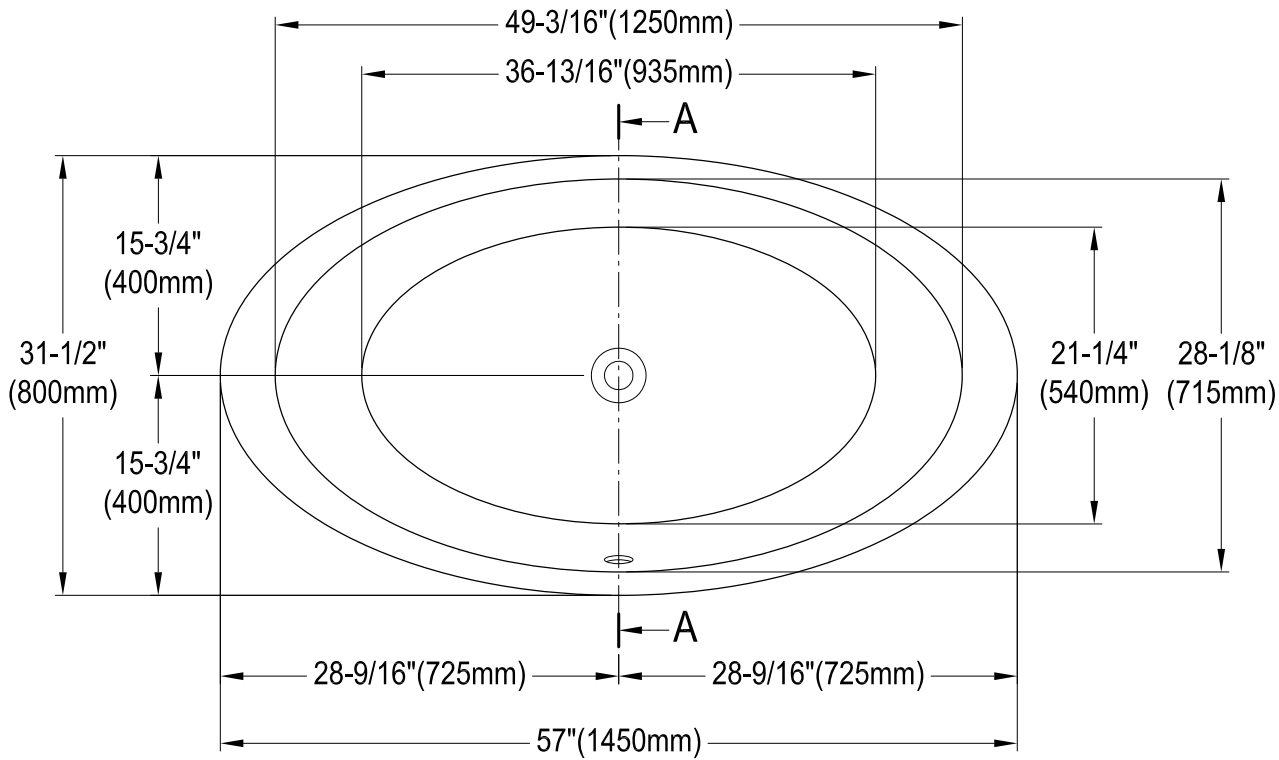

# VCTPN573217

57" Cast Iron Drop-In Tub

Section A-A