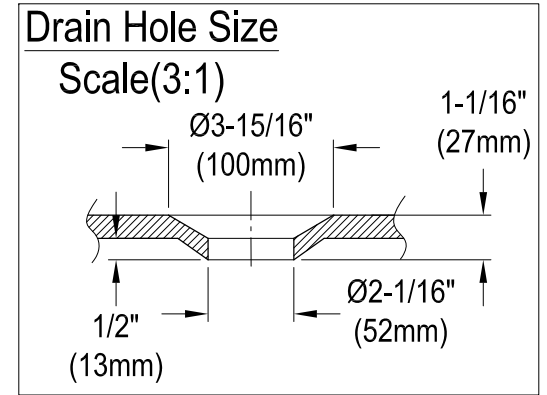

# VCTPN573217

57" Cast Iron Drop-In Tub

Section A-A