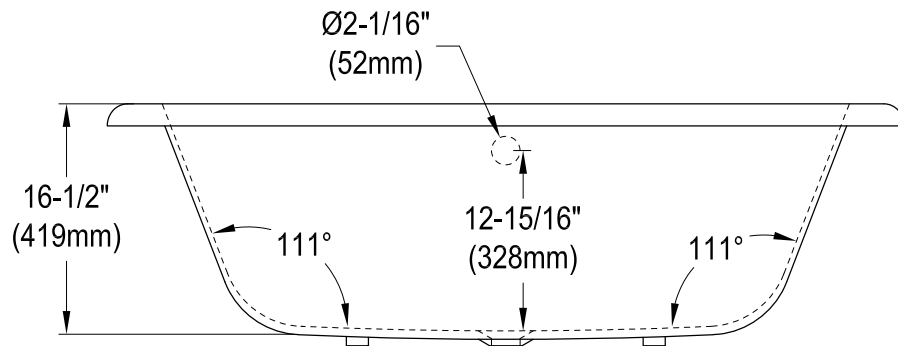

# VCTPN573217

57" Cast Iron Drop-In Tub

Section A-A