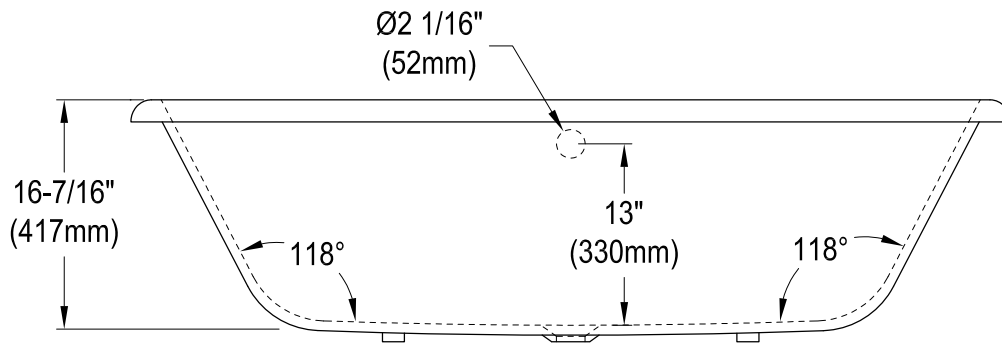

VCTPN632717

63" Cast Iron Drop-In Tub

Section A-A