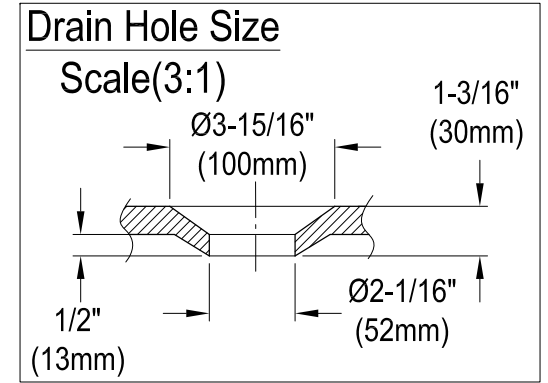

VCTPN632717

63" Cast Iron Drop-In Tub

Section A-A