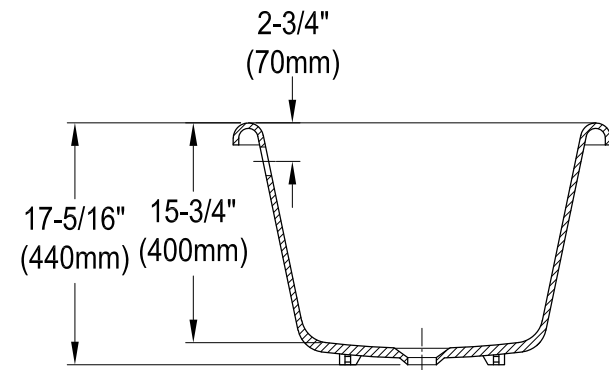

VCTPN632717

63" Cast Iron Drop-In Tub

Section A-A