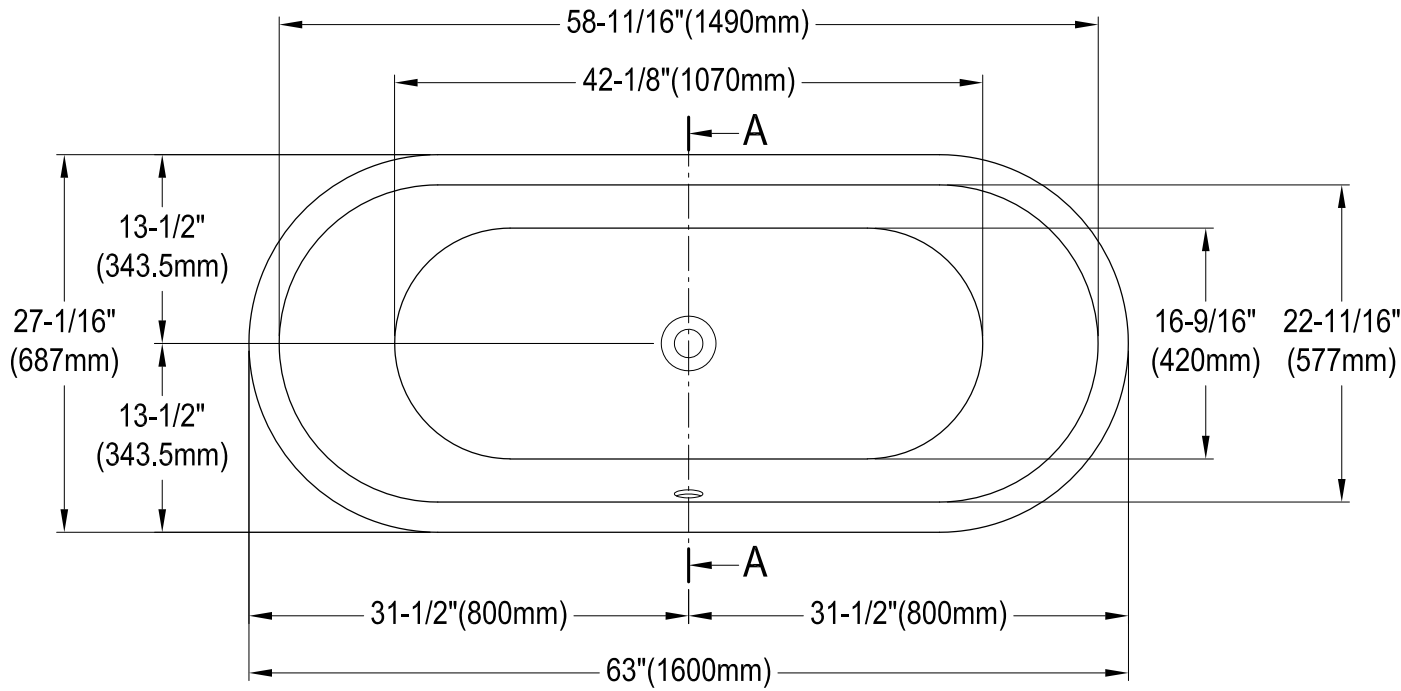

VCTPN632717

63" Cast Iron Drop-In Tub

Section A-A