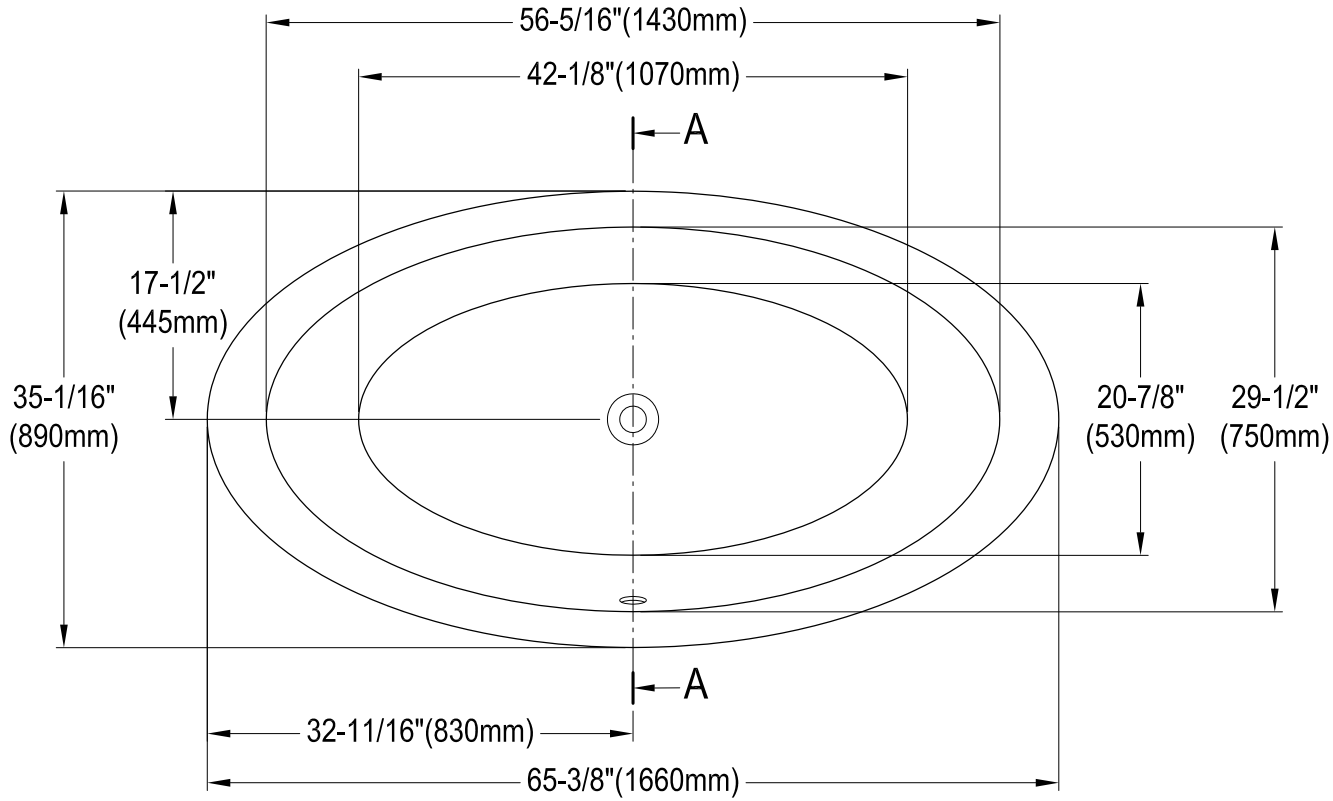

VCTPN653517

65" Cast Iron Drop-In Tub

Section A-A