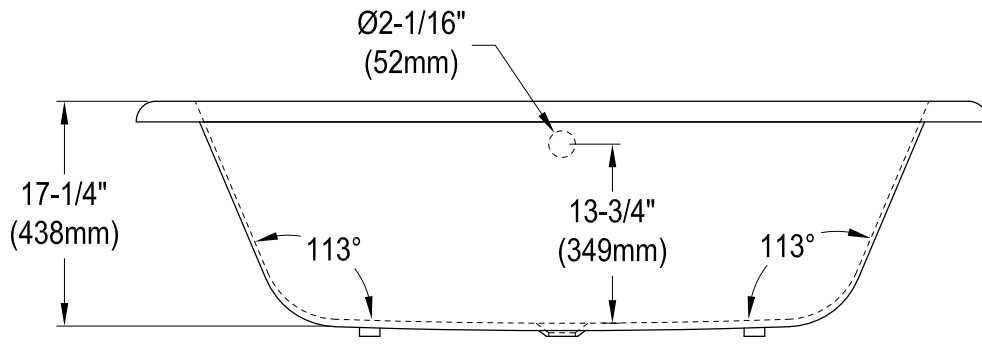

VCTPN653517

65" Cast Iron Drop-In Tub

Section A-A