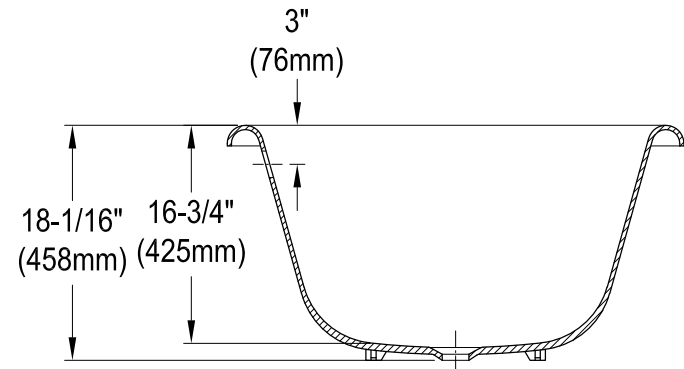

VCTPN653517

65" Cast Iron Drop-In Tub

Section A-A