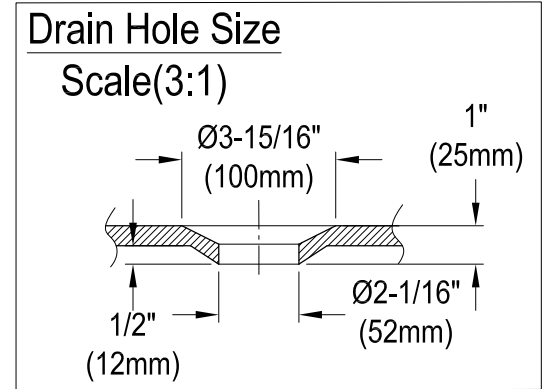

VCTPN653517

65" Cast Iron Drop-In Tub

Section A-A