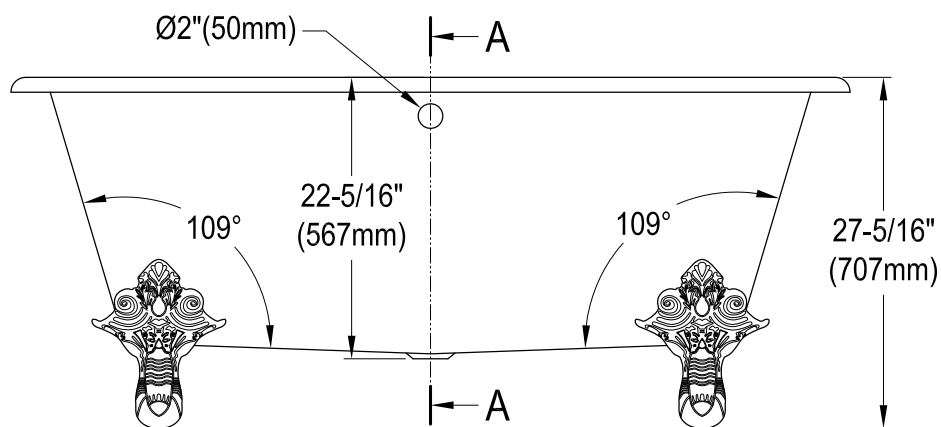

VCTQ7D6732NL0,1,2,5,7,8,W

67" Cast Iron Clawfoot Tub with 7" Faucet Drillings

M10 x 20 (4 pcs)

Drain Hole Size
(Scale 3:1)

Section A-A