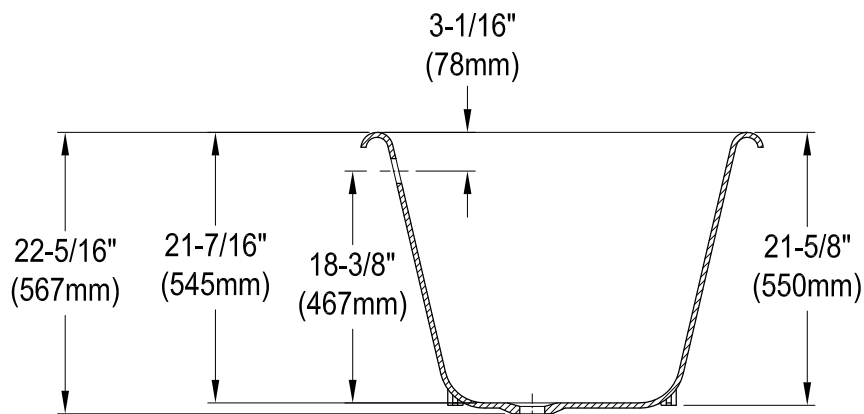

VCTQ7D6732NL0,1,2,5,7,8,W

67" Cast Iron Clawfoot Tub with 7" Faucet Drillings

M10 x 20 (4 pcs)

Drain Hole Size
(Scale 3:1)

Section A-A