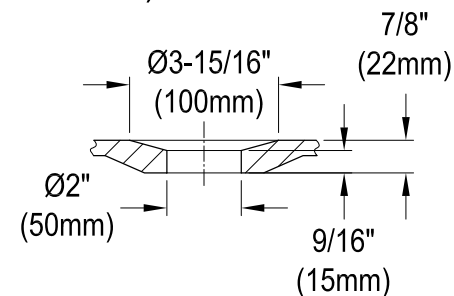

VCTQ7D6732NL0,1,2,5,7,8,W

67" Cast Iron Clawfoot Tub with 7" Faucet Drillings

M10 x 20 (4 pcs)

Drain Hole Size
(Scale 3:1)

Section A-A