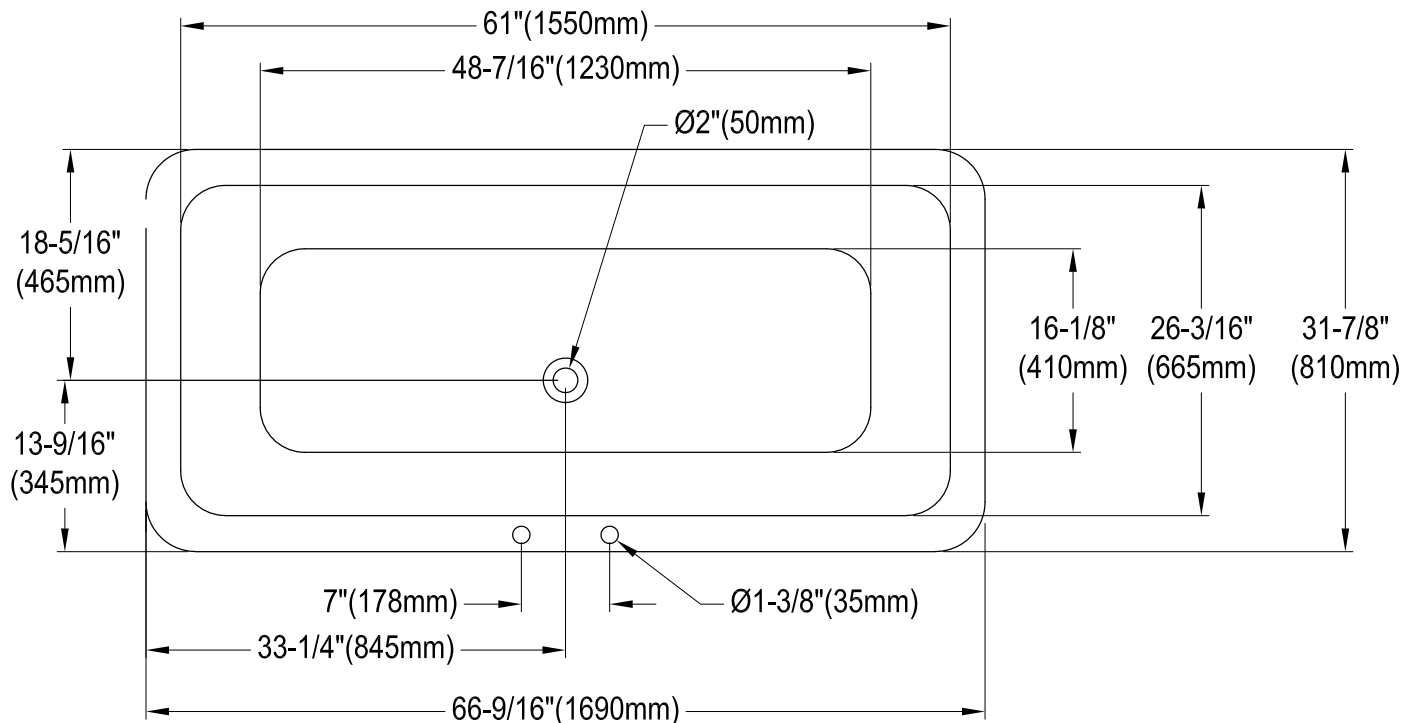

VCTQ7D6732NL0,1,2,5,7,8,W

67" Cast Iron Clawfoot Tub with 7" Faucet Drillings

M10 x 20 (4 pcs)

Drain Hole Size
(Scale 3:1)

Section A-A