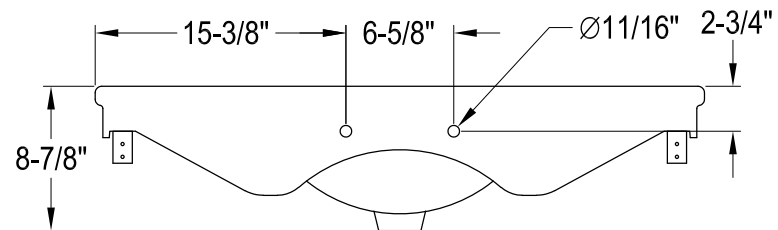

# VPB1370,1,2,5,6,7,8ST

37" Ceramic Console Sink With Stainless Steel Legs

Sink Back View