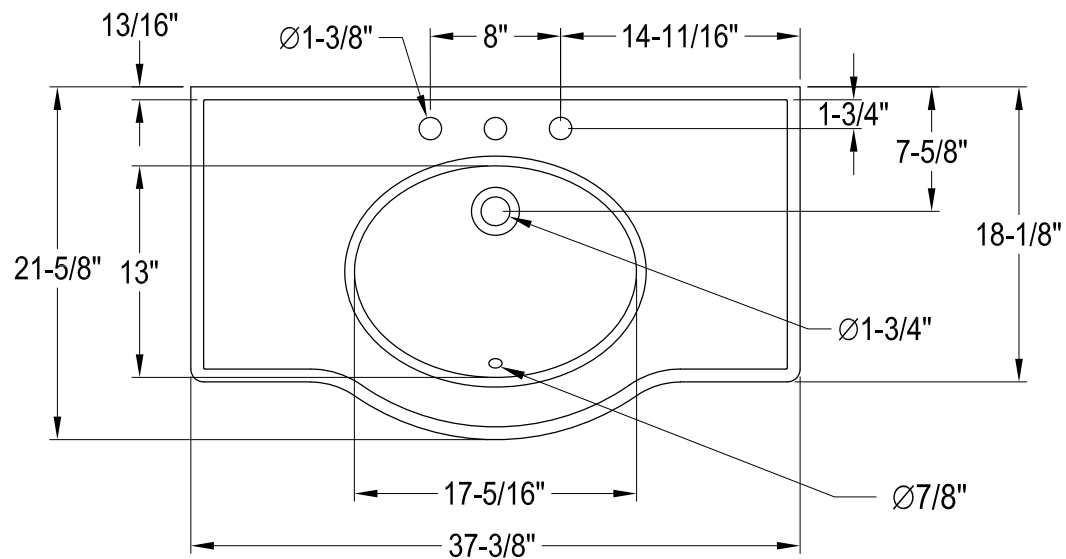

# VPB1370,1,2,5,6,7,8ST

37" Ceramic Console Sink With Stainless Steel Legs

Sink Back View