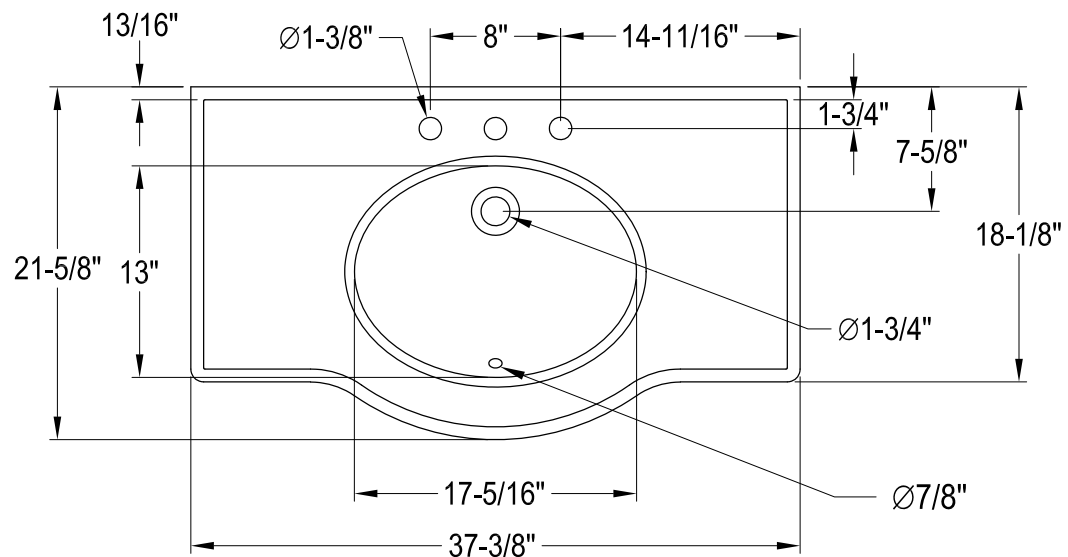

# VPB1370,1,2,6,7,8ST

37" Console Sink with Stainless Steel Legs

Sink Back View