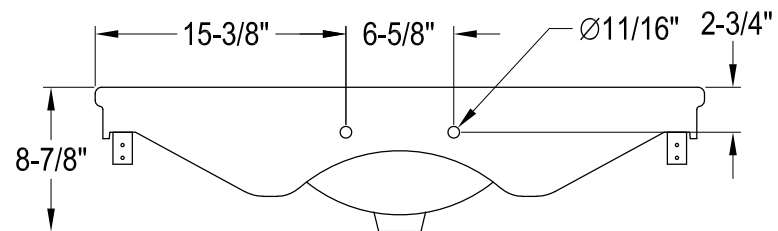

# VPB1370,1,2,6,7,8ST

37" Console Sink with Stainless Steel Legs

Sink Back View