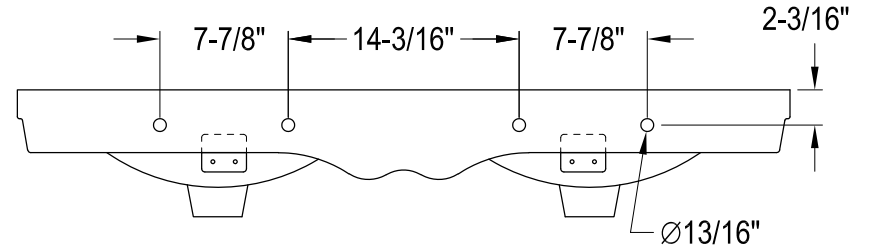

# VPB14880,1,2,5,6,7,8ST

47" Double Bowl Console Sink With Stainless Steel Legs

Sink Back View