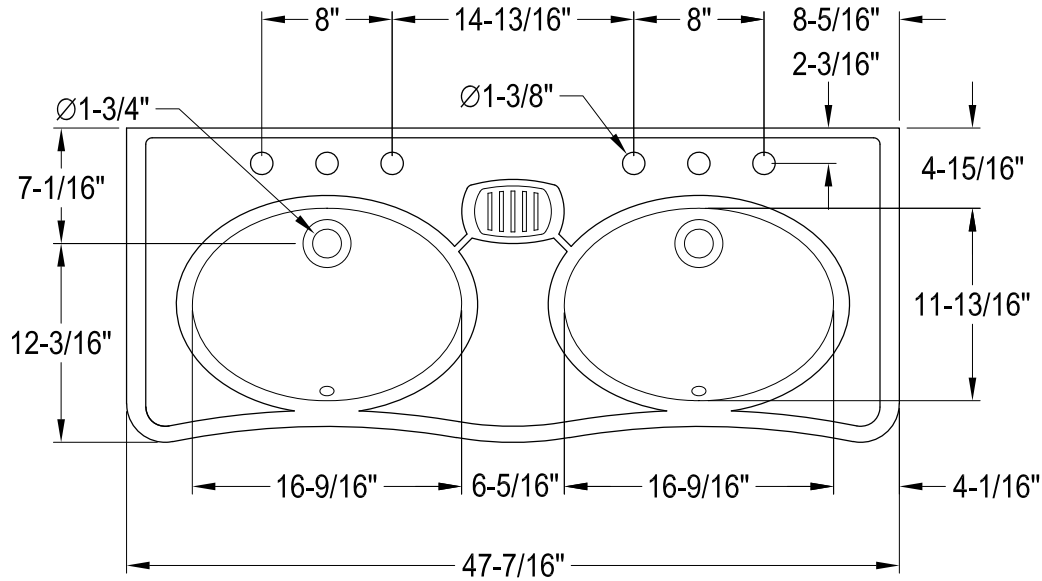

# VPB14880,1,2,5,6,7,8ST

47" Double Bowl Console Sink With Stainless Steel Legs

Sink Back View