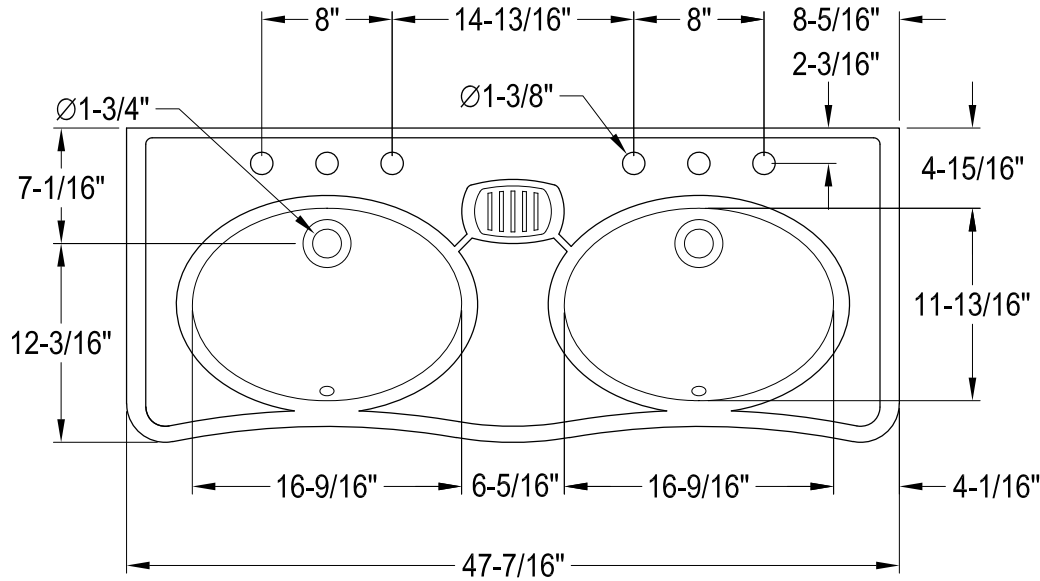

VPB14880,1,2,5,6,7,8ST

47" Double Bowl Console Sink With Stainless Steel Legs

Sink Back View