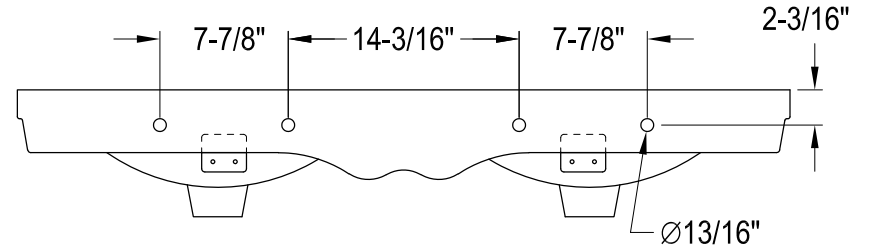

VPB14880,1,2,5,6,7,8ST

47" Double Bowl Console Sink With Stainless Steel Legs

Sink Back View