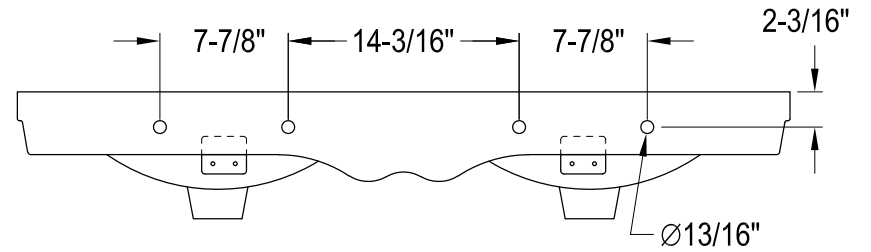

VPB14880,1,2,5,6,7,8ST

47" Double Bowl Console Sink With Stainless Steel Legs

Sink Back View