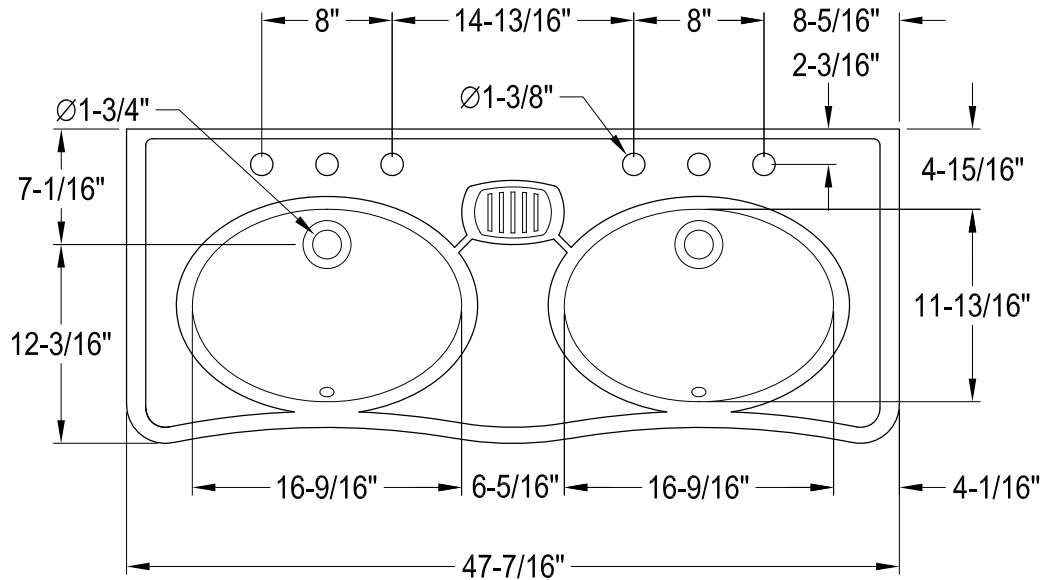

VPB14880,1,2,5,6,7,8ST

47" Double Bowl Console Sink With Stainless Steel Legs

Sink Back View