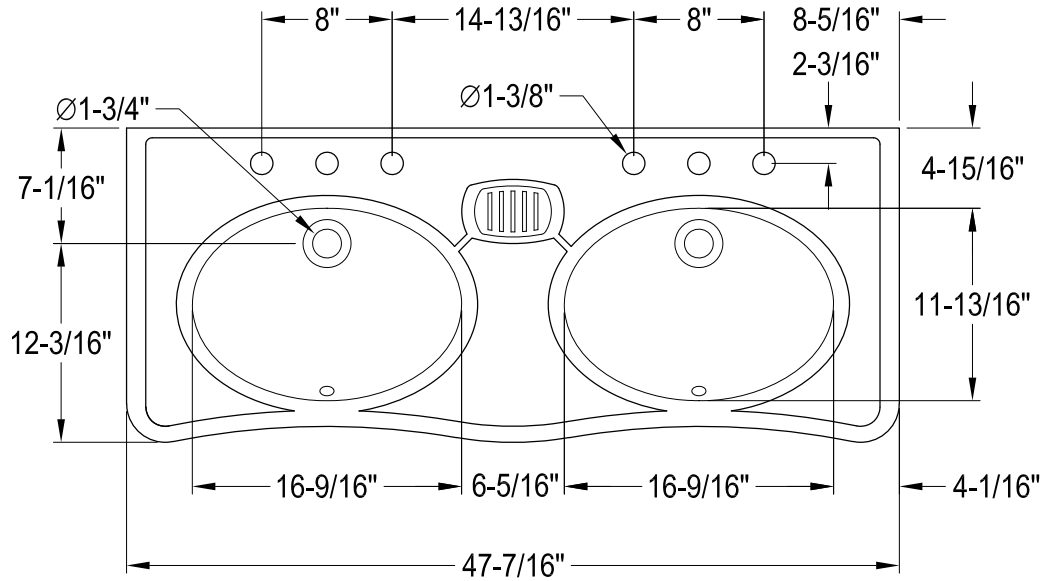

VPB14880,1,2,5,6,7,8ST

47" Double Bowl Console Sink With Stainless Steel Legs

Sink Back View