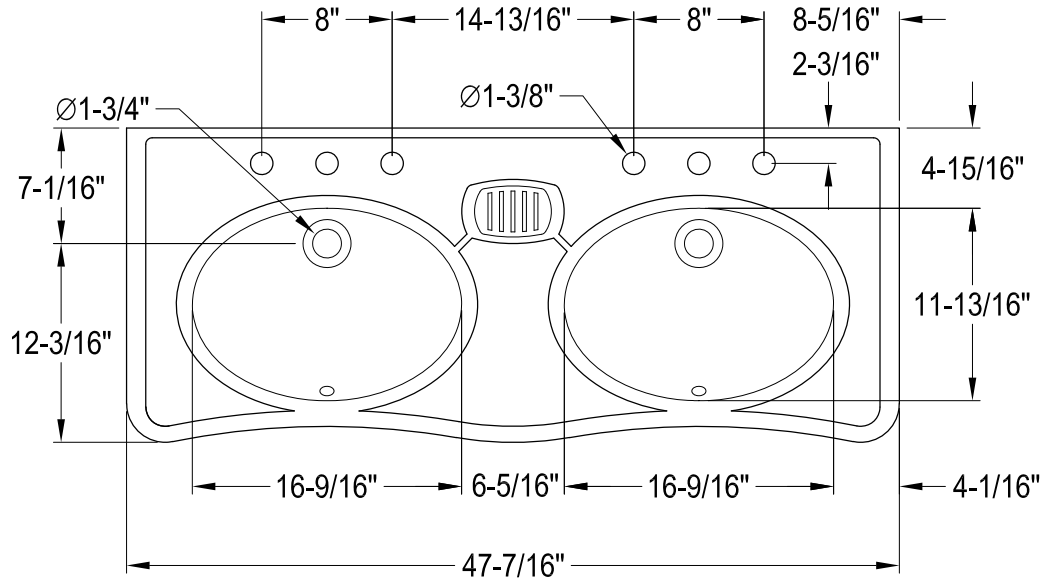

# VPB14880,1,2,5,6,7,8ST

47" Double Bowl Console Sink With Stainless Steel Legs

Sink Back View