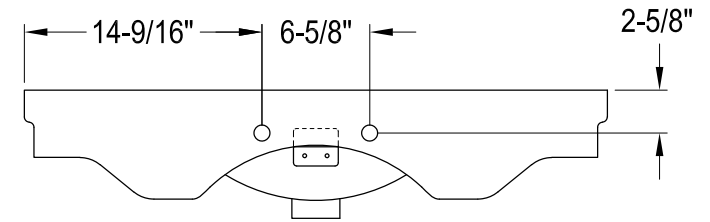

VPB28140W80,1,6,7,8K

Console Sink with Stainless Steel Legs

Sink Back View