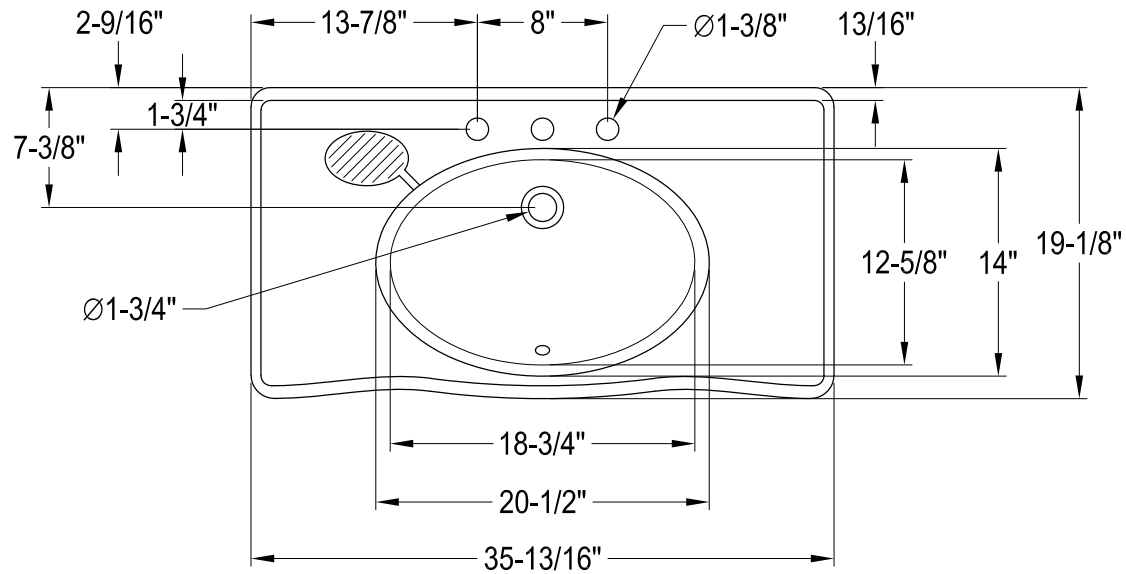

VPB28140W80,1,6,7,8K

Console Sink with Stainless Steel Legs

Sink Back View