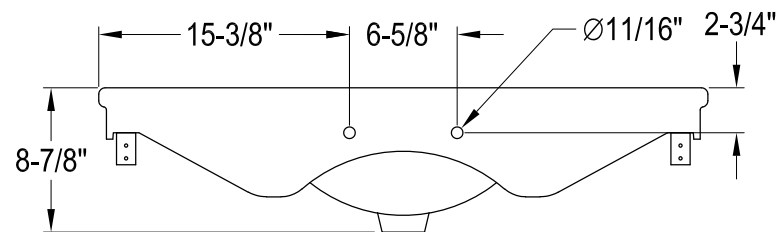

# VPB28140W8MB,CP,PN,BB,BN

Console Sink with Stainless Steel Legs

Sink Back View