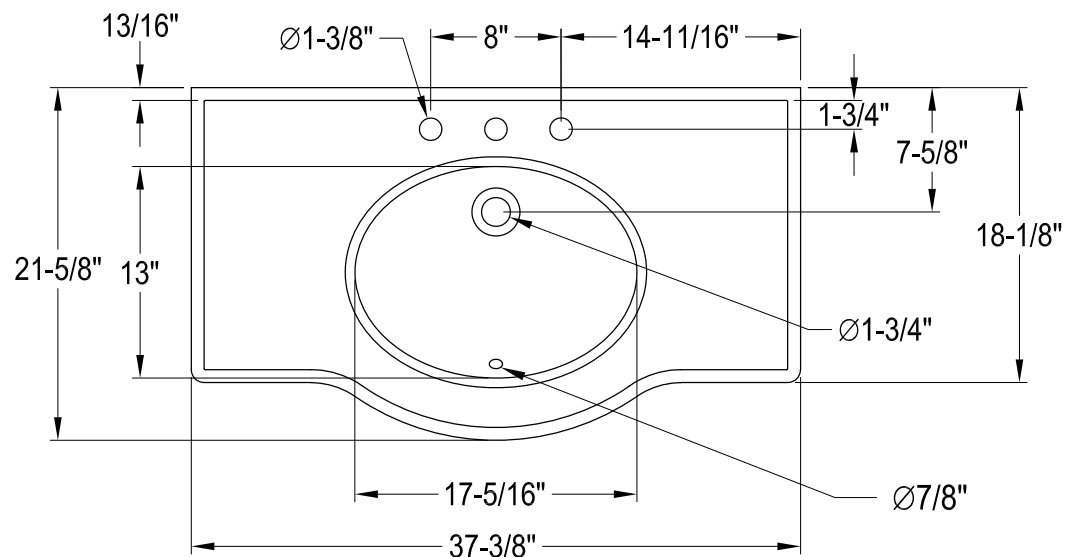

# VPB28140W8MB,CP,PN,BB,BN

Console Sink with Stainless Steel Legs

Sink Back View