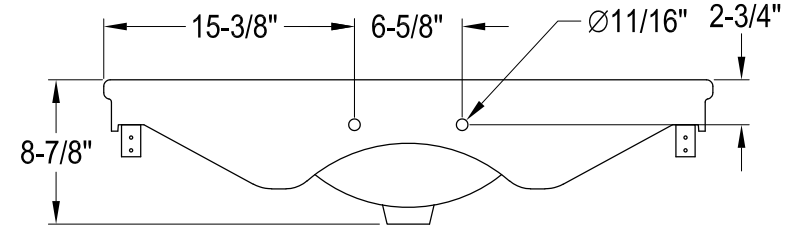

VPB28140W8MB,CP,PN,BB,BN

Console Sink with Stainless Steel Legs

Sink Back View