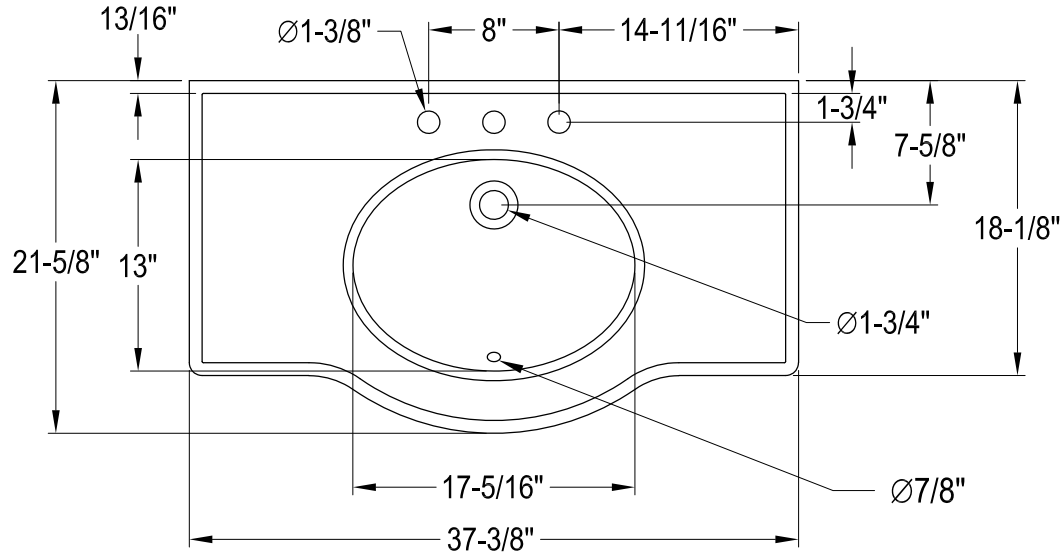

VPB28140W8MB,CP,PN,BB,BN

Console Sink with Stainless Steel Legs

Sink Back View