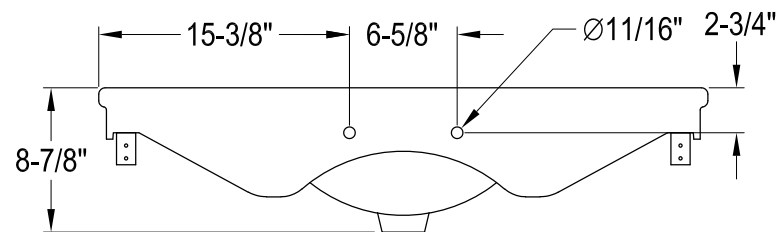

VPB28140W8MB,CP,PN,BB,BN

Console Sink with Stainless Steel Legs

Sink Back View