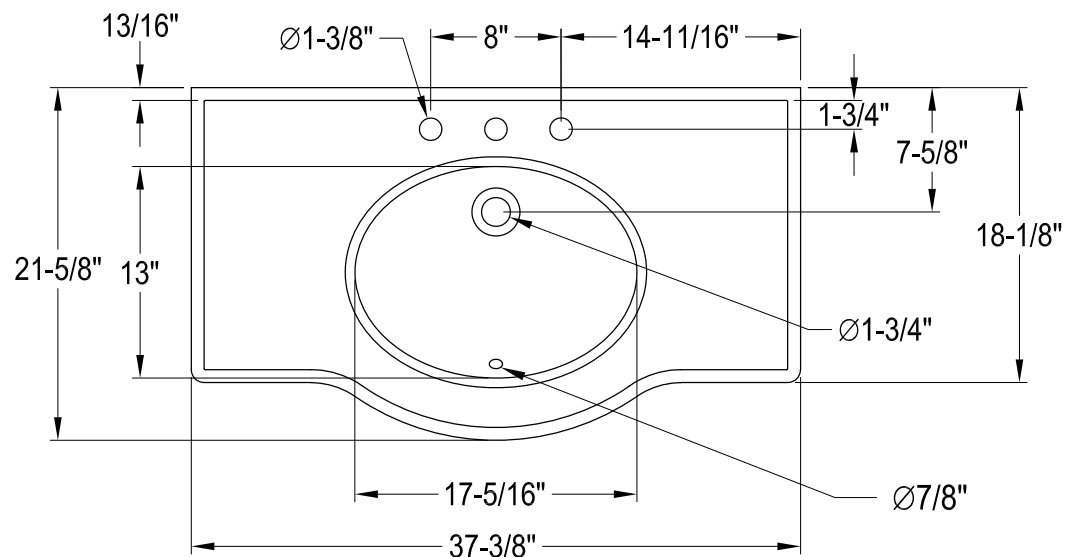

VPB28140W8MB,CP,PN,BB,BN

Console Sink with Stainless Steel Legs

Sink Back View