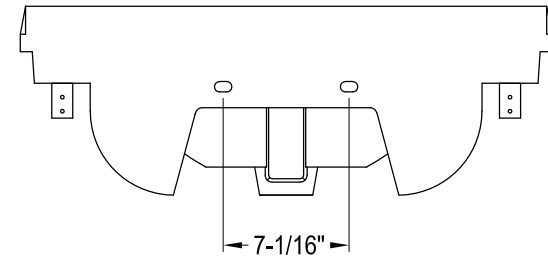

VPB33080,1,2,3,5,6,7,8ST

30" Console Sink With Stainless Steel Legs

Sink Back View