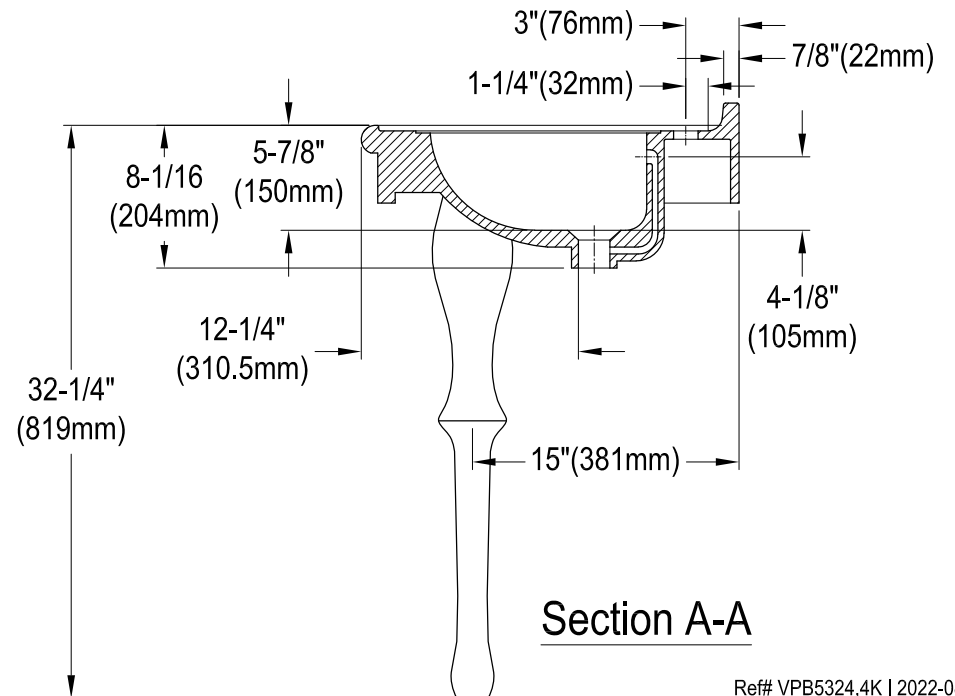

VPB5324,4K

32" Ceramic Console Sink

Drain Hole Size Scale (3:1)

Section A-A