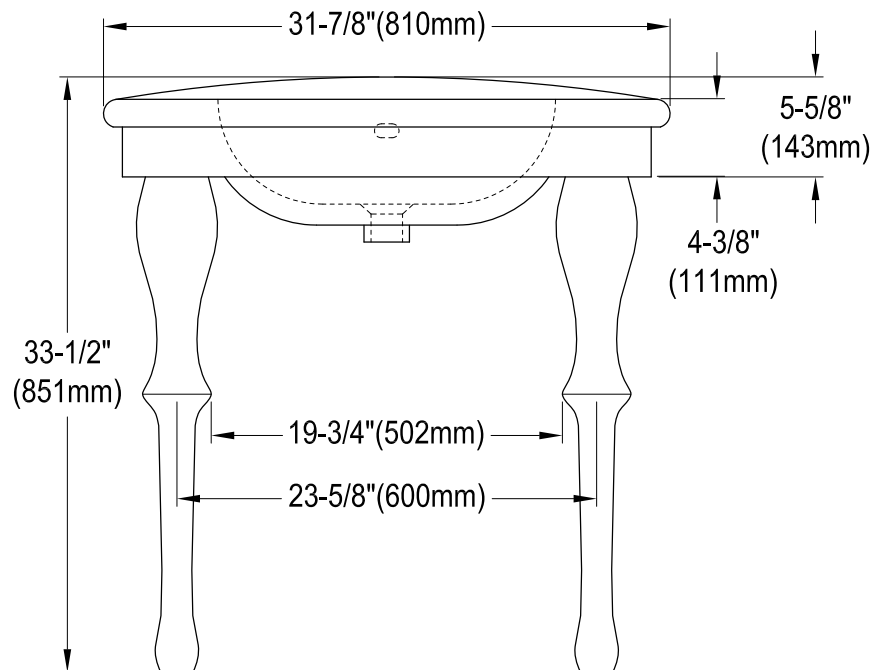

VPB5324,4K

32" Ceramic Console Sink

Drain Hole Size Scale (3:1)

Section A-A