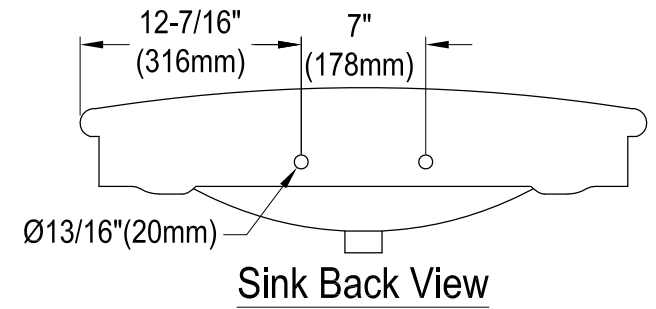

VPB5324,4K

32" Ceramic Console Sink

Drain Hole Size Scale (3:1)

Section A-A