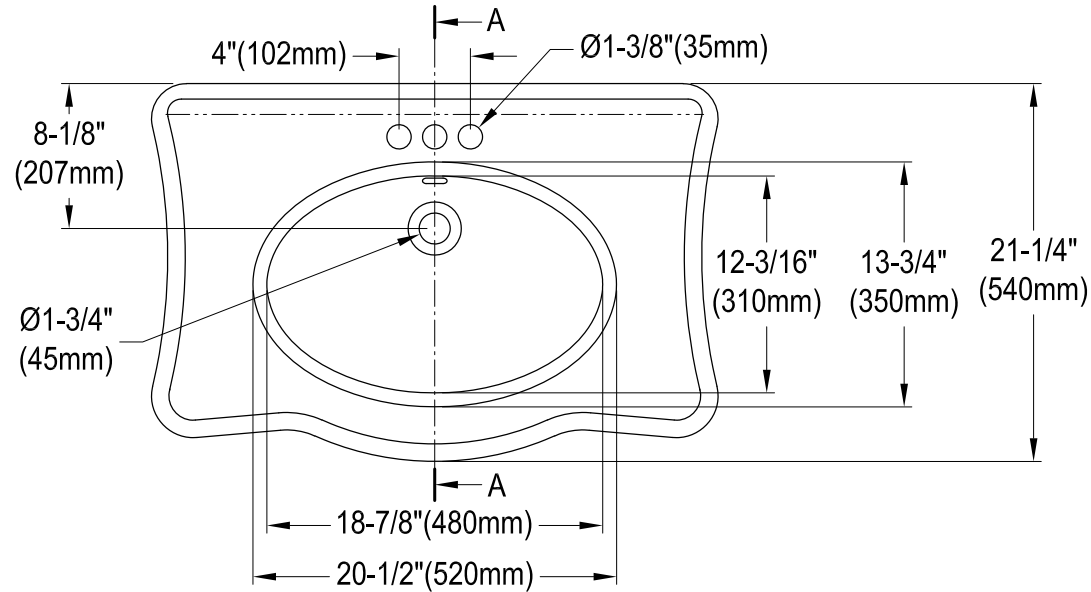

VPB5324,4K

32" Ceramic Console Sink

Drain Hole Size Scale (3:1)

Section A-A