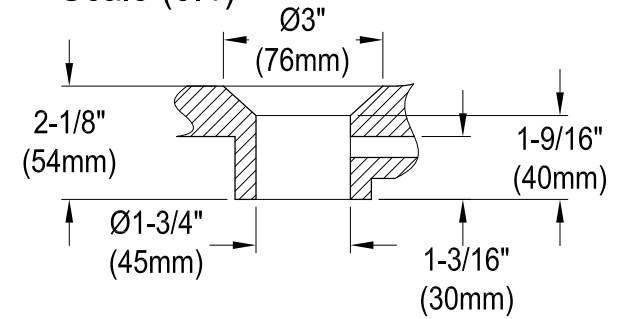

VPB5324,4K

32" Ceramic Console Sink

Drain Hole Size Scale (3:1)

Section A-A