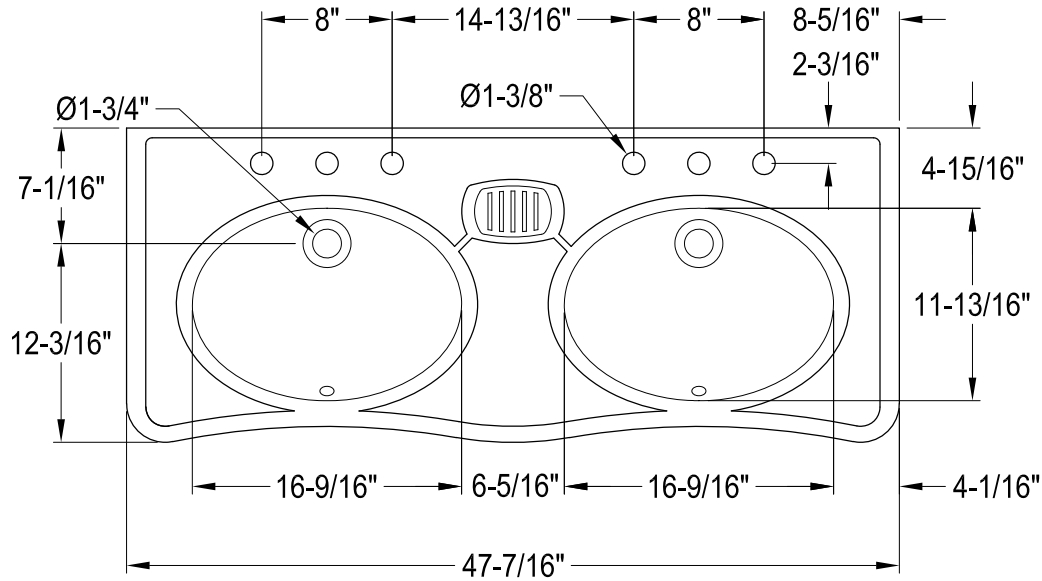

VPBT14880,1,7,8ST

47" Double Bowl Console Sink with Stainless Steel Legs

Sink Back View