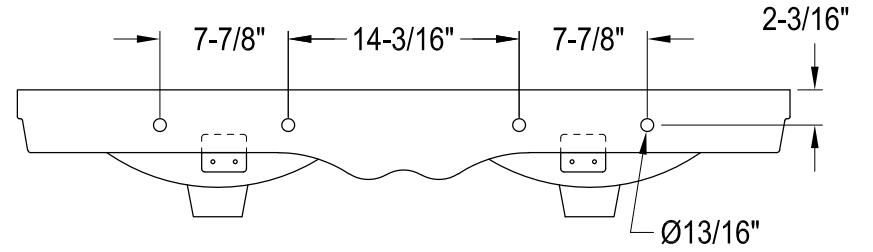

VPBT14880,1,7,8ST

47" Double Bowl Console Sink with Stainless Steel Legs

Sink Back View