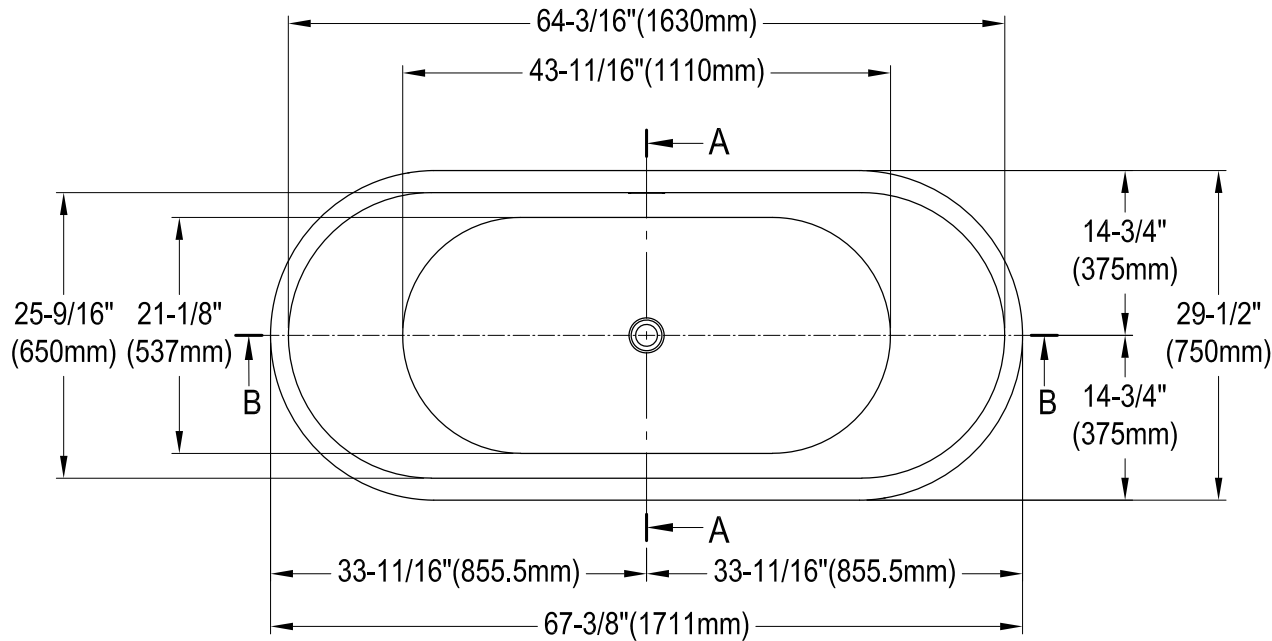

VRTDS683027, WG

68" Solid Surface White Stone Pedestal Tub With Pop-UP Drain

Drain Hole Size
Scale (5:1)

View C
Scale (3:1)