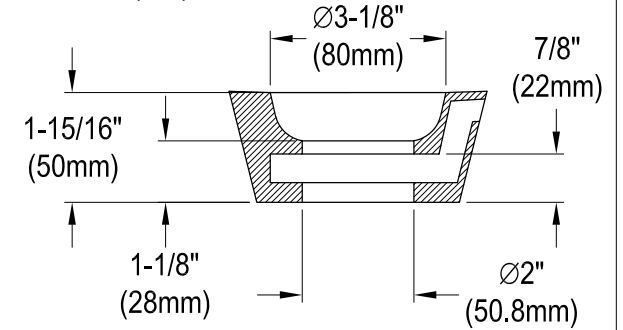

VRTDS683027, WG

68" Solid Surface White Stone Pedestal Tub With Pop-UP Drain

Drain Hole Size
Scale (5:1)

View C
Scale (3:1)