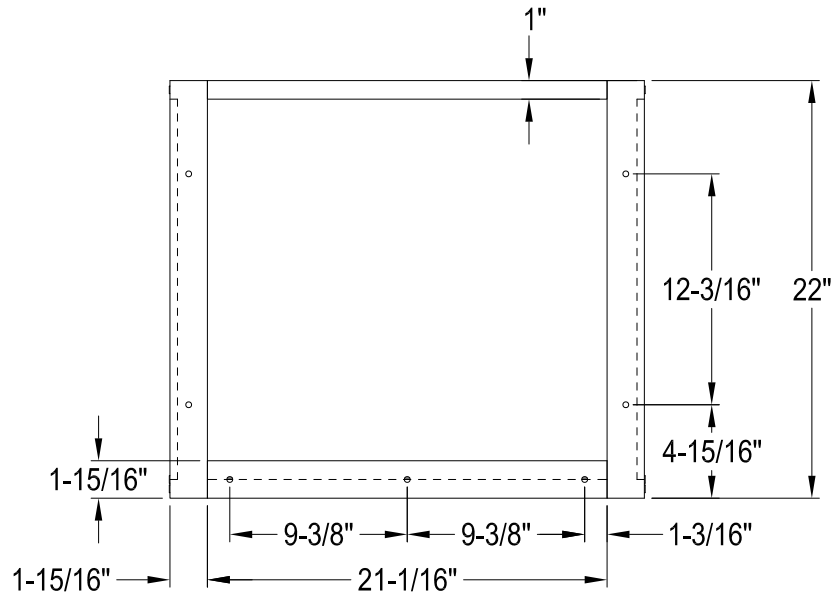

# VSP2522B0,1,2,5,6,7,8

Steel Bathroom Console Sink Base With Glass Shelf

VSPBRKT x 2 pcs

(Scale 3:1)