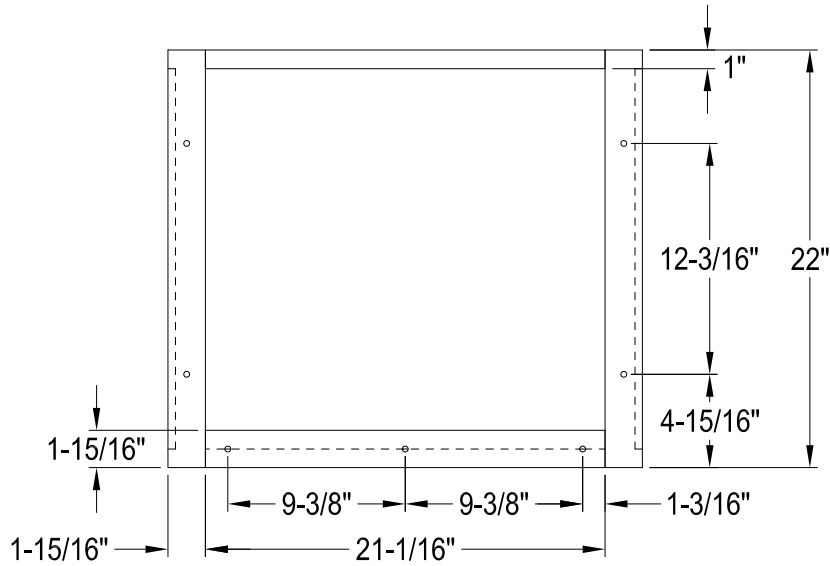

VSP2522P0,1,2,5,6,7,8

Rectangular Tube For Console Sink

VSPBRKT x 2 pcs
(Scale 3:1)