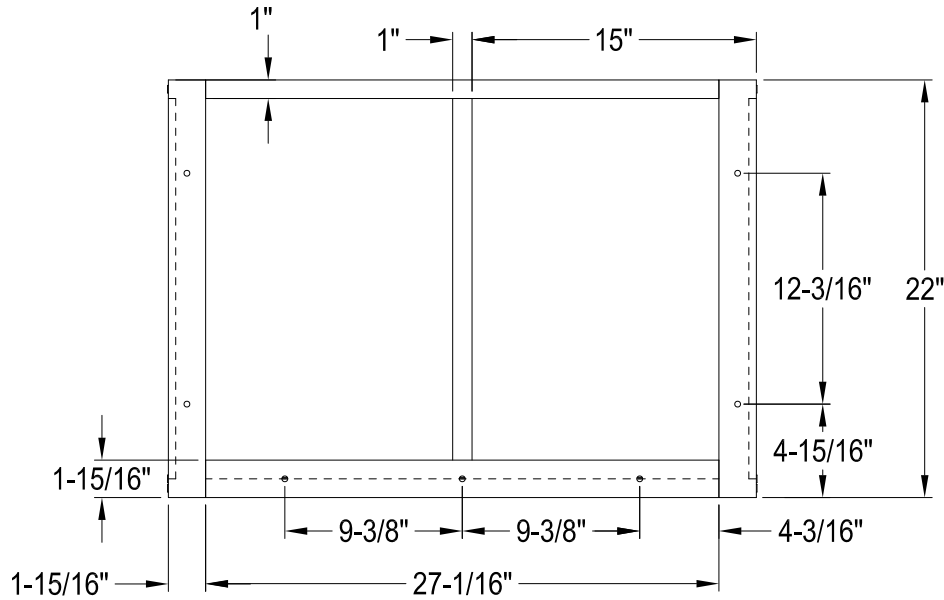

# VSP3122B0,1,2,5,6,7,8

Steel Bathroom Console Sink Base With Glass Shelf

VSPBRKT x 2 pcs

(Scale 3:1)