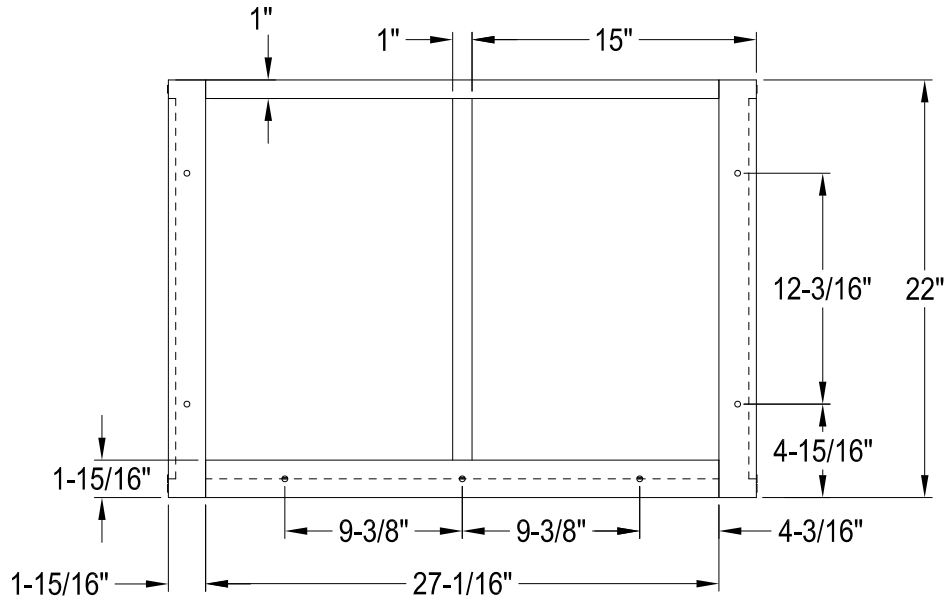

# VSP3122B0,1,2,5,6,7,8

## Steel Bathroom Console Sink Base With Glass Shelf

VSPBRKT x 2 pcs

(Scale 3:1)