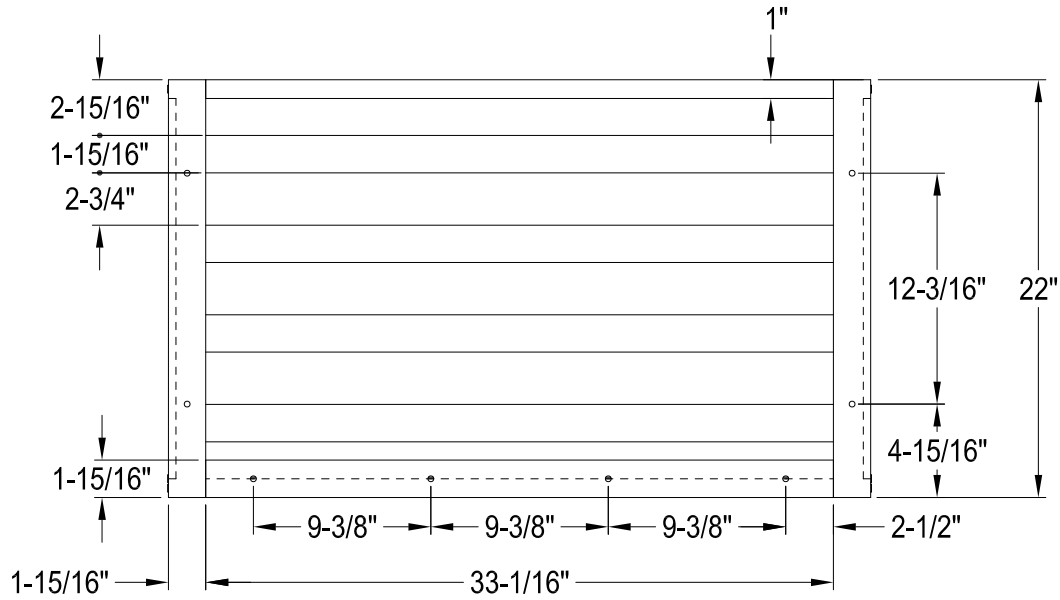

VSP3722A0,1,5,7,8

Steel Bathroom Console Sink Base

VSPBRKT x 2 pcs

(Scale 3:1)