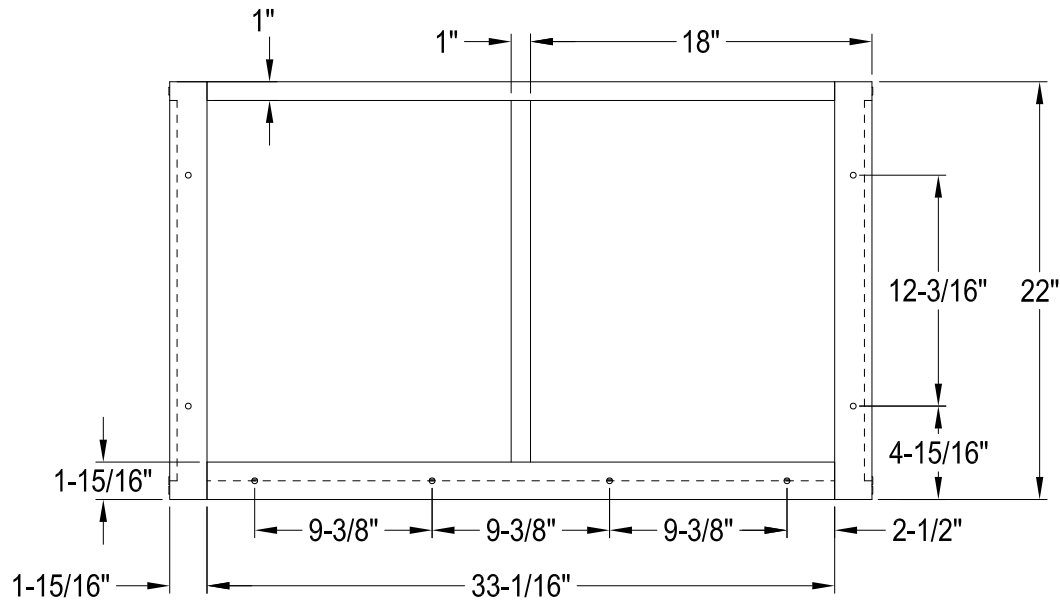

# VSP3722B0,1,5,7,8

Steel Bathroom Console Sink Base With Glass Shelf

VSPBRKT x 2 pcs

(Scale 3:1)