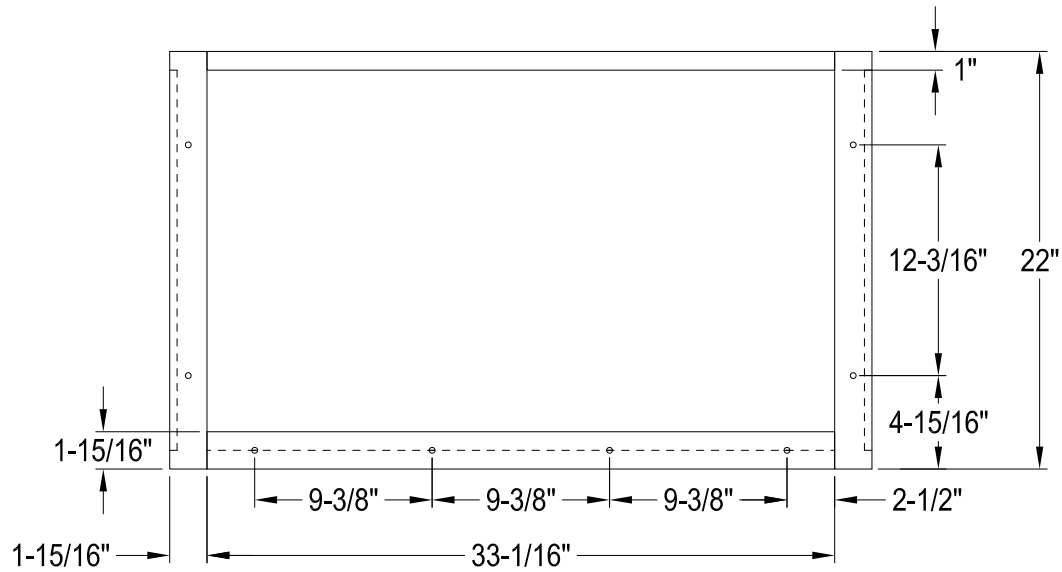

# VSP3722P0,1,5,7,8

Rectangular Tube For Console Sink

VSPBRKT x 2 pcs  
(Scale 3:1)