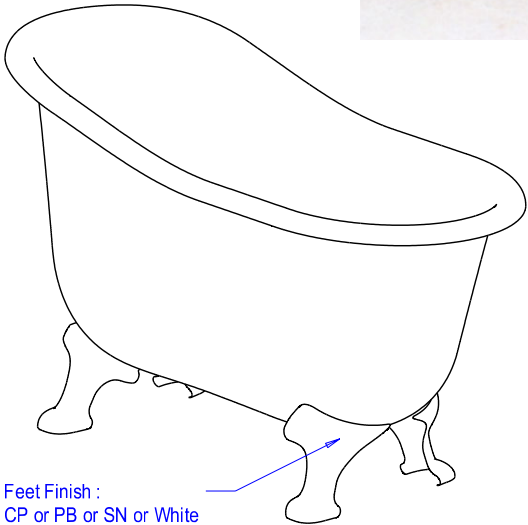

# Kingston Brass

Item No.	Feet finish
VT51 WC	CP
VT51 WP	PB
VT51 WS	SN
VT51 WW	White

63" L x 31" W x 34" H , 65 Gallon