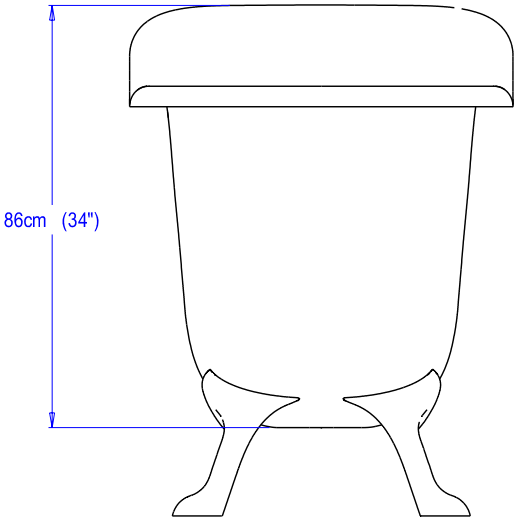

# Kingston Brass

Item No.	Feet finish
VT51 WC	CP
VT51 WP	PB
VT51 WS	SN
VT51 WW	White

63" L x 31" W x 34" H , 65 Gallon