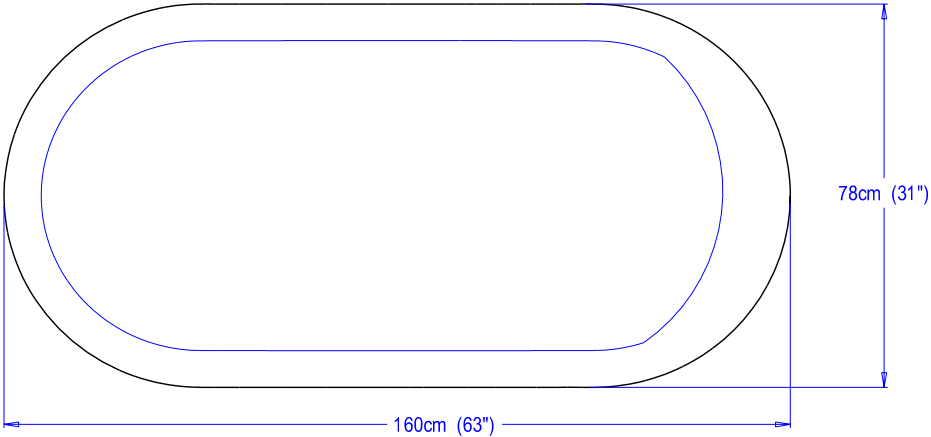

# Kingston Brass

Item No.	Feet finish
VT51 WC	CP
VT51 WP	PB
VT51 WS	SN
VT51 WW	White

63" L x 31" W x 34" H , 65 Gallon