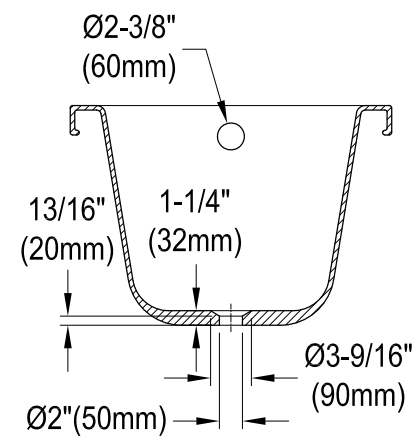

# VT7DE672826WAC0,1,2,5,7,8

67" Acrylic Clawfoot Tub with 7" Faucet Drillings

## Section A-A