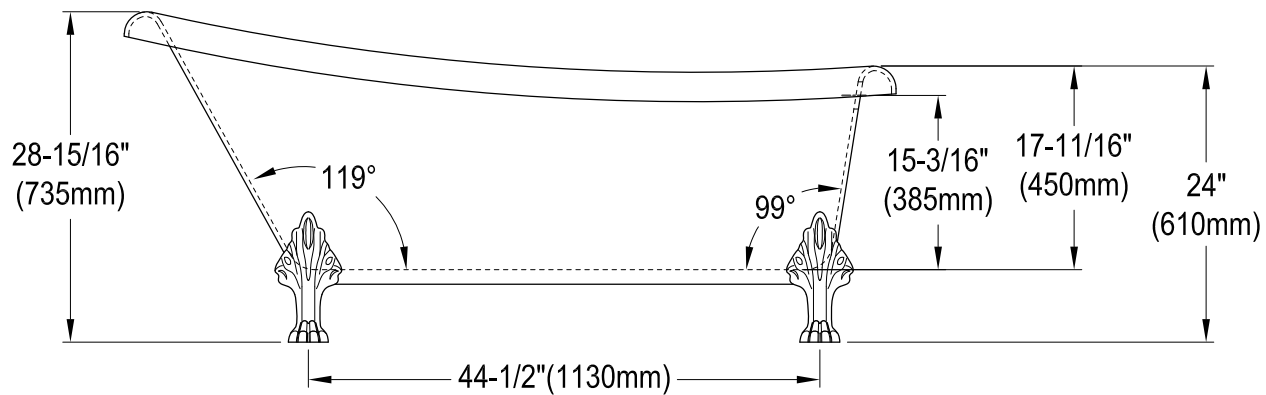

# VT7DE672826WAC0,1,2,5,7,8

67" Acrylic Clawfoot Tub with 7" Faucet Drillings