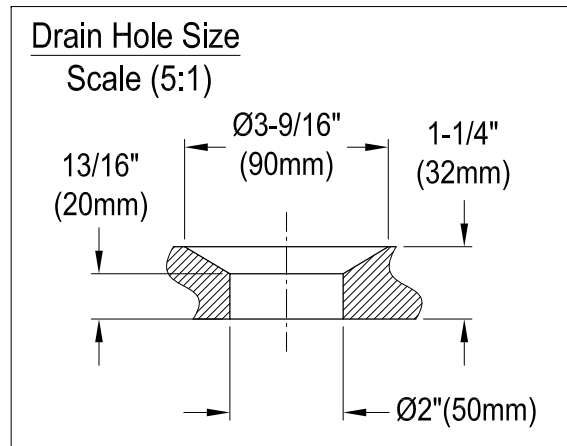

# VT7DE672826WAC0,1,2,5,7,8

67" Acrylic Clawfoot Tub with 7" Faucet Drillings

## Section A-A