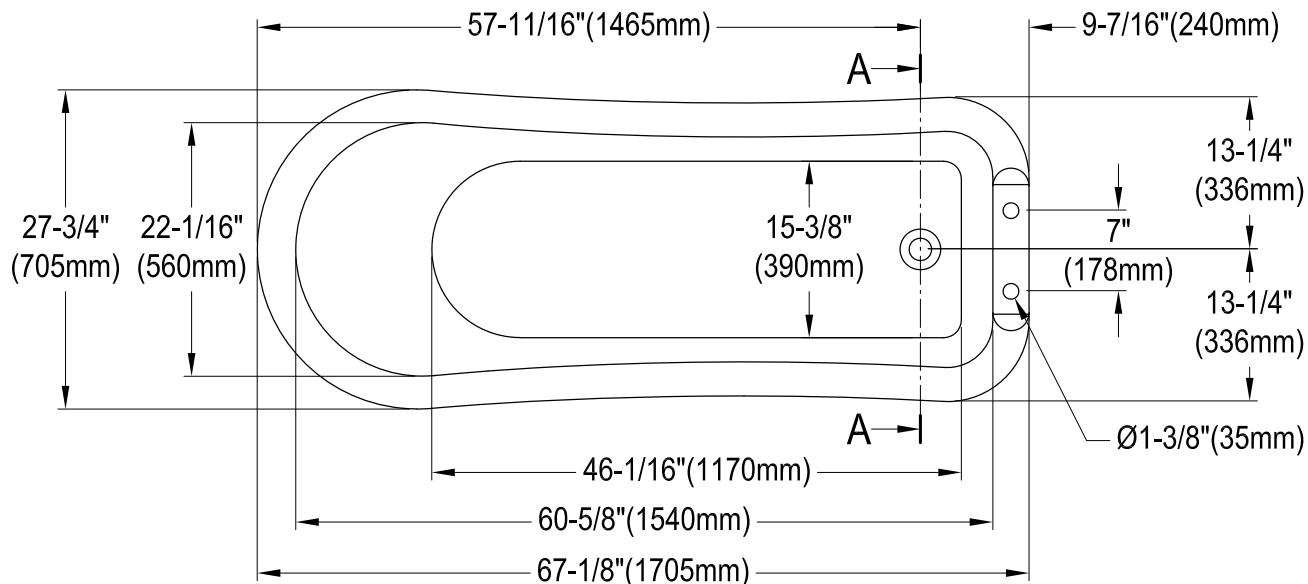

# VT7DE672826WAC0,1,2,5,7,8

67" Acrylic Clawfoot Tub with 7" Faucet Drillings

## Section A-A