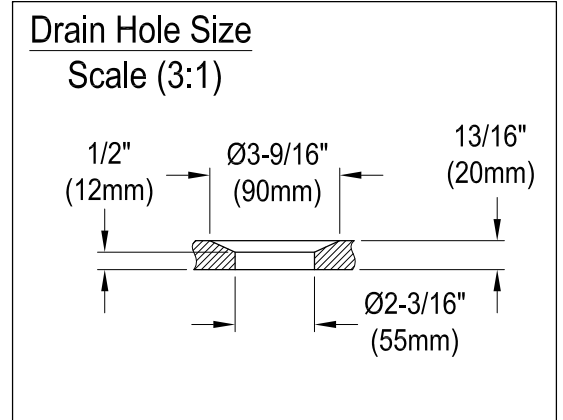

VT7DS672924JNH0,1,2,5,6,7,8

67" Acrylic Clawfoot Tub with 7" Faucet Drillings

Section A-A