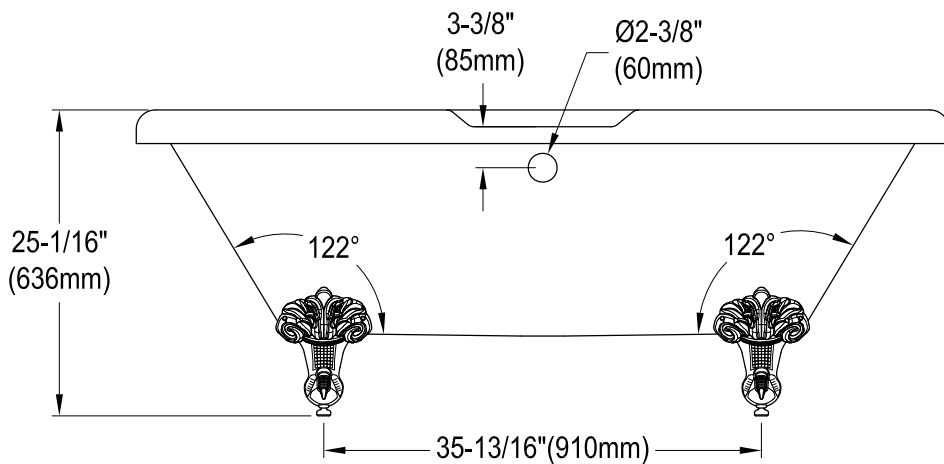

VT7DS672924JNH0,1,2,5,6,7,8

67" Acrylic Clawfoot Tub with 7" Faucet Drillings

Section A-A