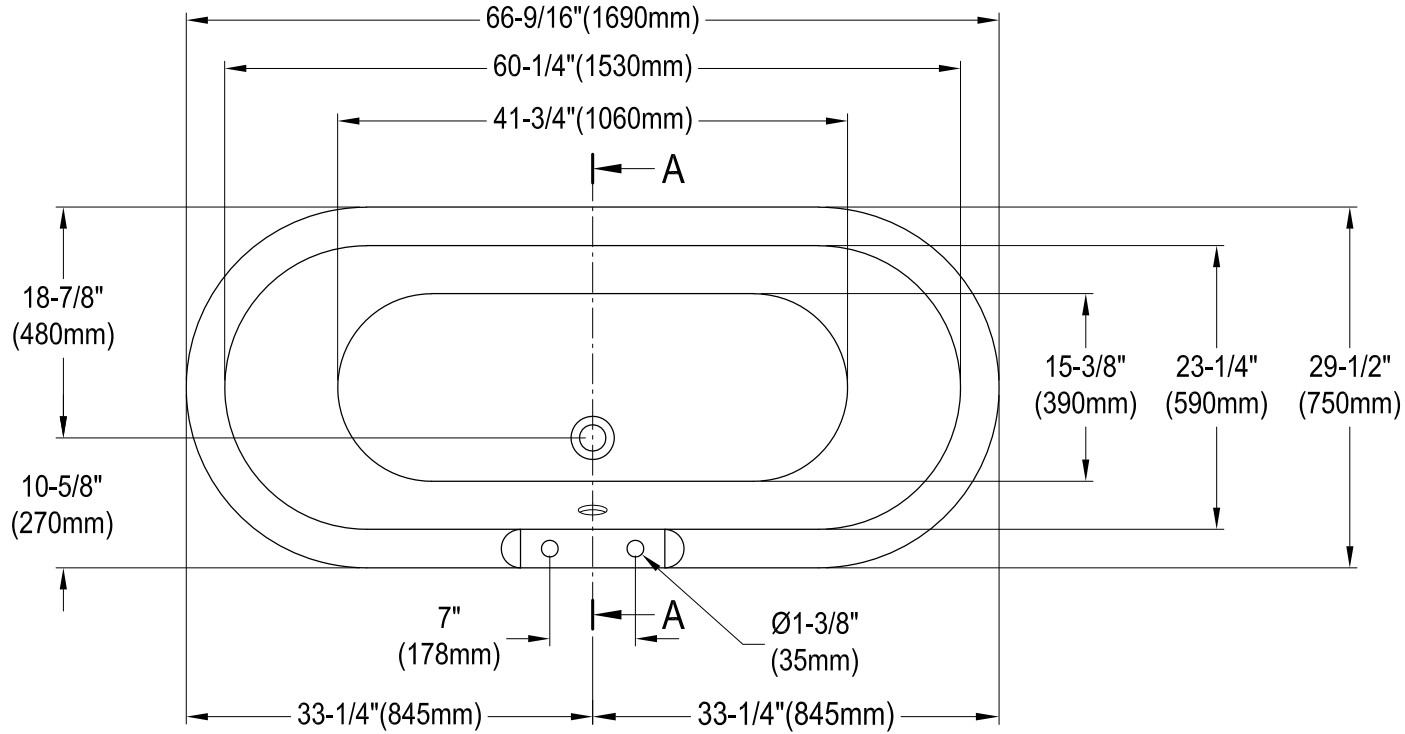

VT7DS672924JNH0,1,2,5,6,7,8

67" Acrylic Clawfoot Tub with 7" Faucet Drillings

Section A-A