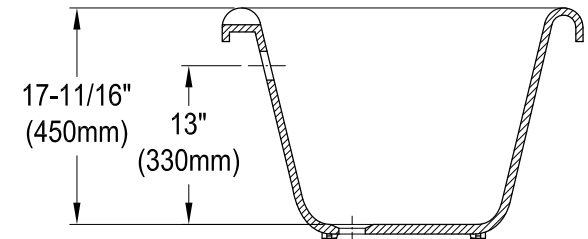

VT7DS672924JNH0,1,2,5,6,7,8

67" Acrylic Clawfoot Tub with 7" Faucet Drillings

Section A-A