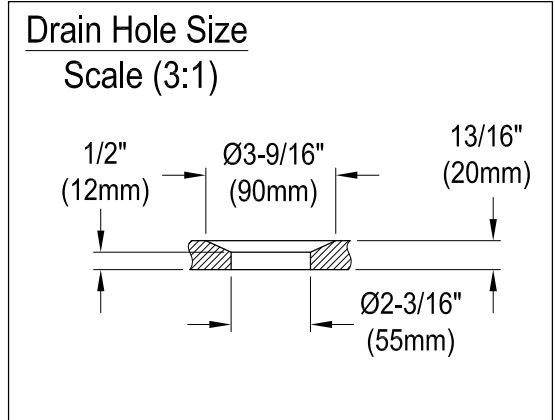

# VT7DS672924JNH1,2,5,6,7,8

67" Acrylic Clawfoot Tub With 7" Faucet Drillings

**Section A-A**