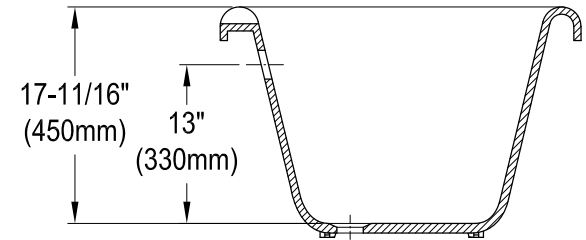

# VT7DS672924JNH1,2,5,6,7,8

67" Acrylic Clawfoot Tub With 7" Faucet Drillings

**Section A-A**