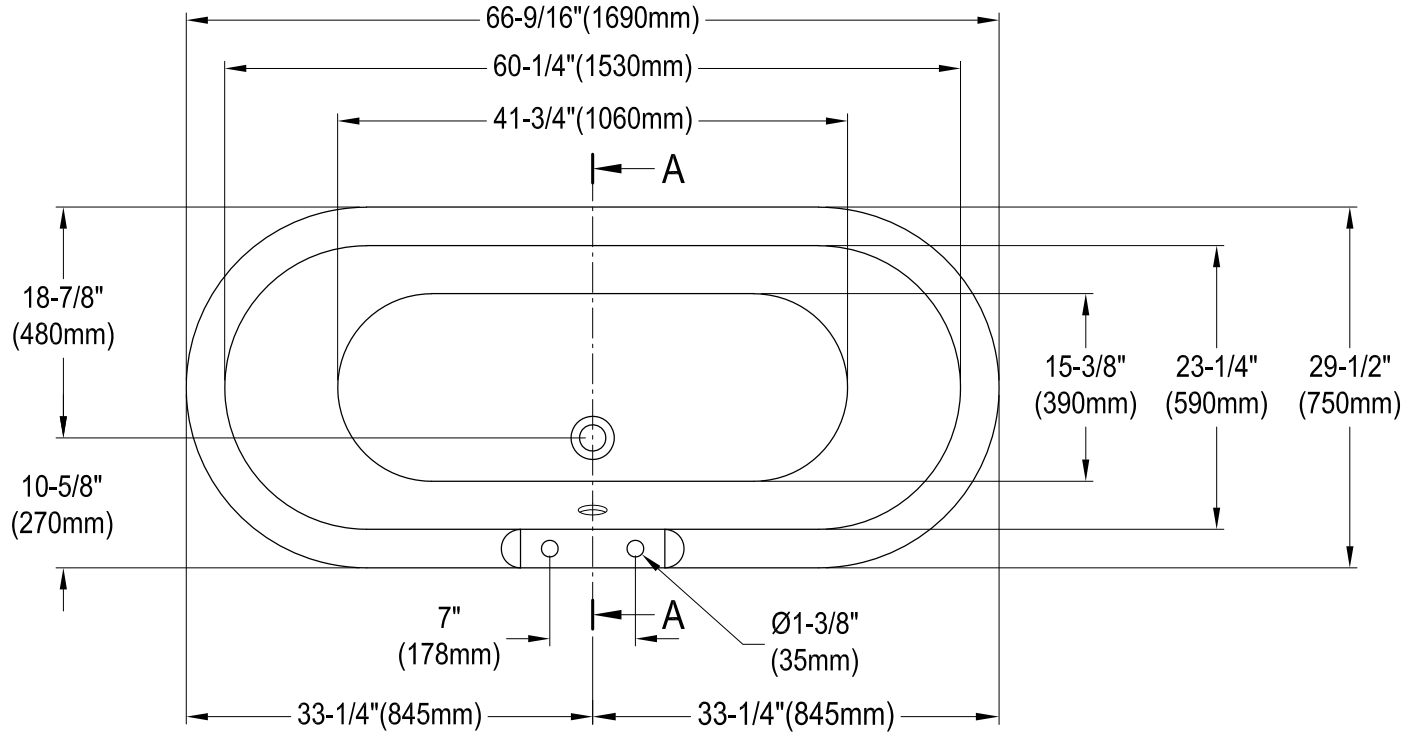

# VT7DS672924JNH1,2,5,6,7,8

67" Acrylic Clawfoot Tub With 7" Faucet Drillings

**Section A-A**