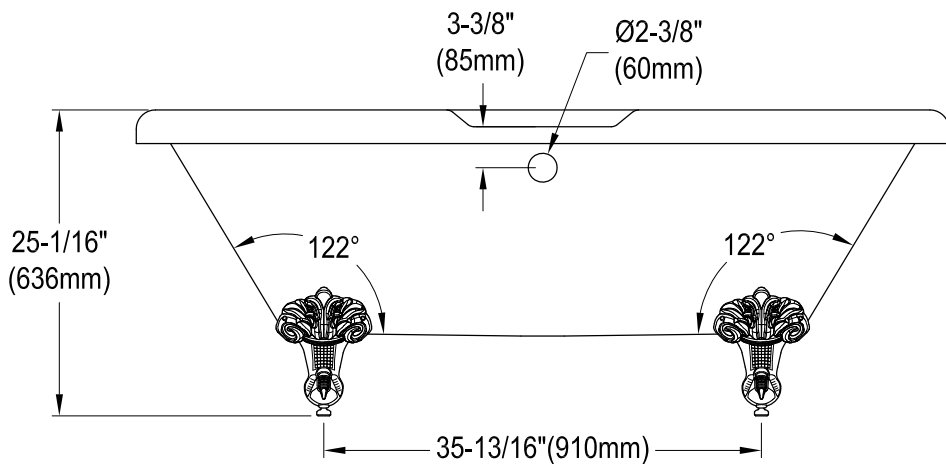

# VT7DS672924JNH1,2,5,6,7,8

67" Acrylic Clawfoot Tub With 7" Faucet Drillings

**Section A-A**