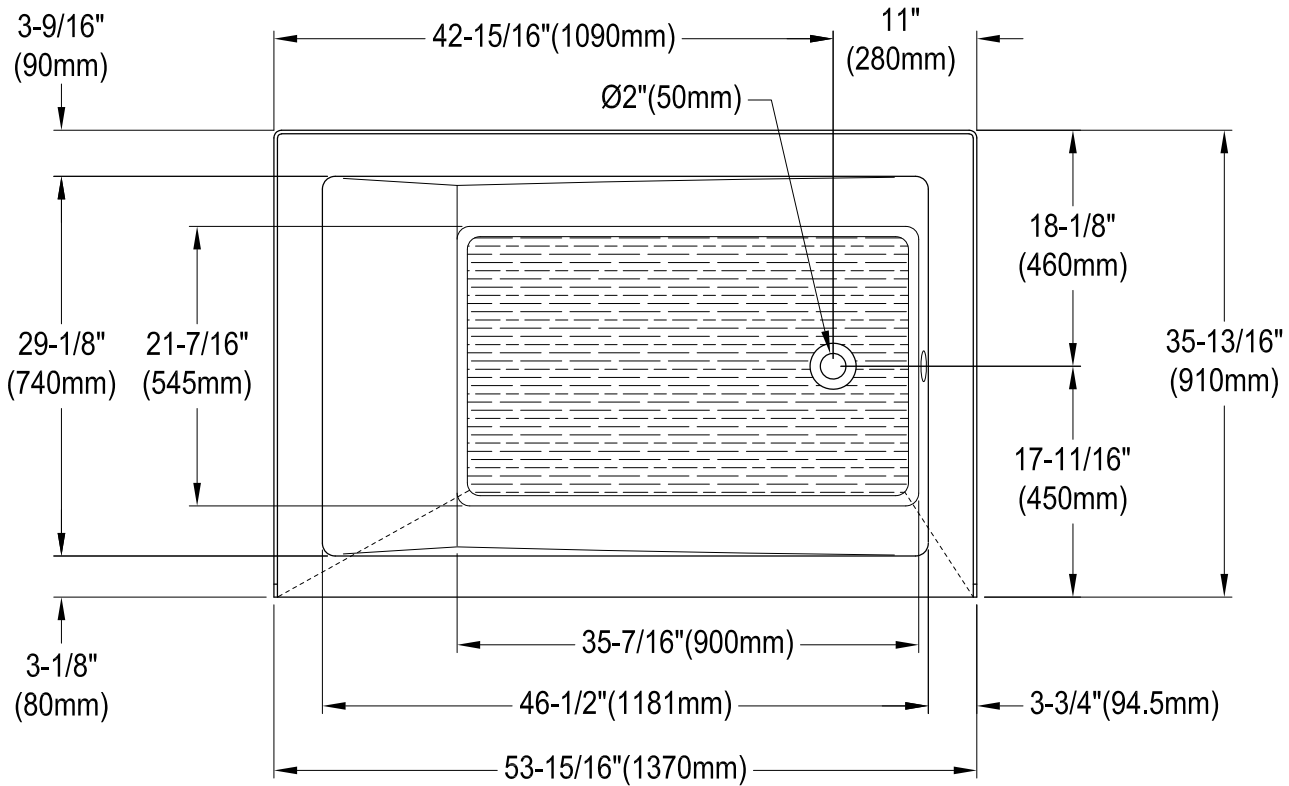

VTAM5436R22T

54" Acrylic Anti-Skid Alcove Tub with Right Hand Drain Hole

M10 x 60 (2 pcs)
M10 x 45 (2 pcs)

Drain Hole Size (Scale 3:1)