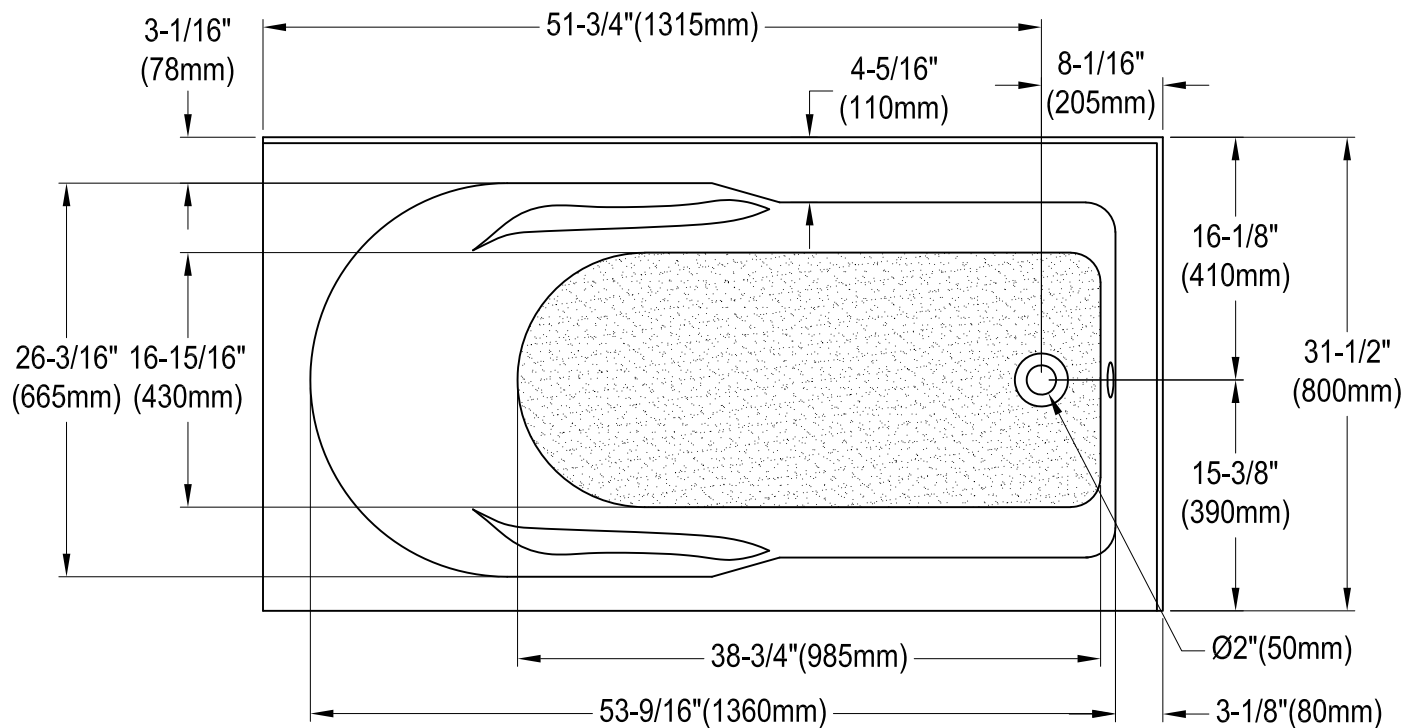

VTAM6032R21TS

60" Acrylic Anti-Skid Alcove Tub with Corner Apron, Right Hand Drain Hole

M10 x 56 (3 pcs)
M10 x 46 (2 pcs)

Drain Hole Size
(Scale 3:1)