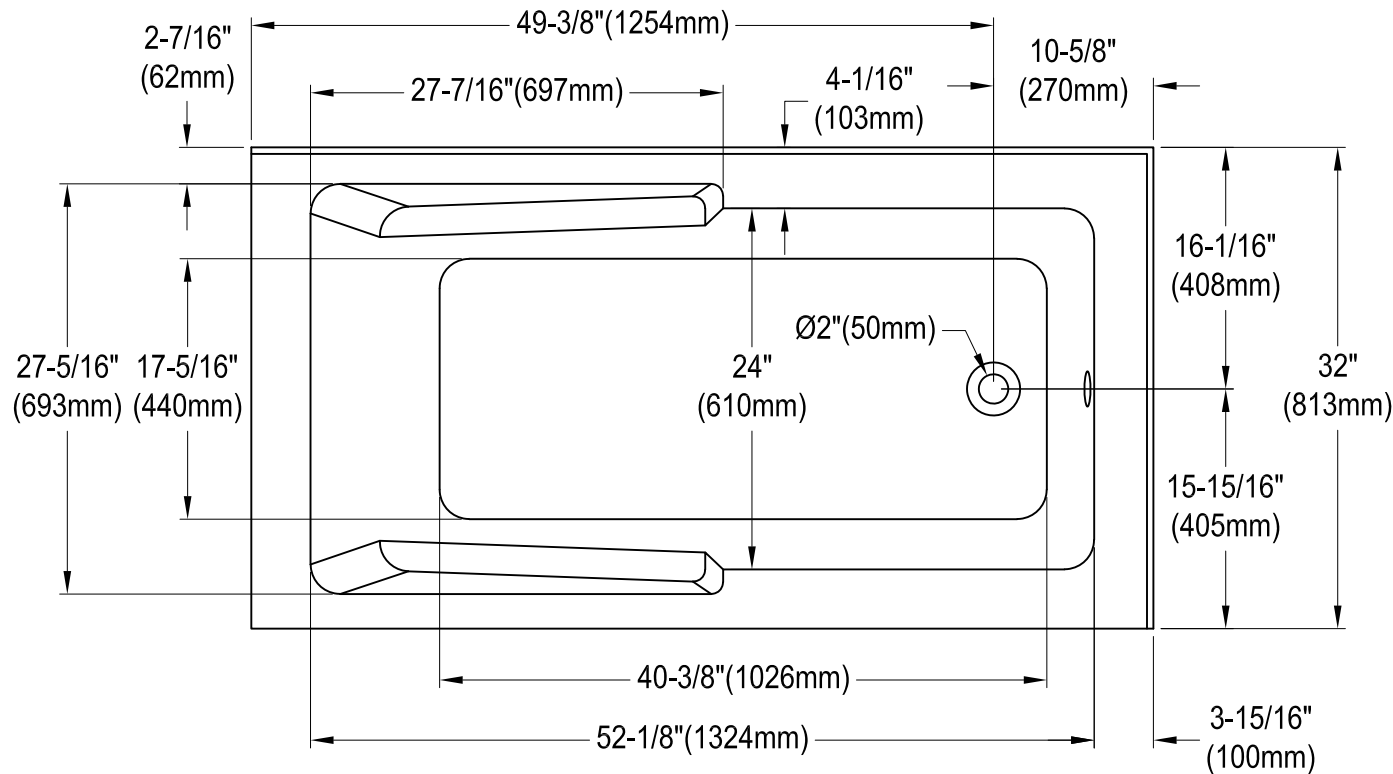

VTAM6032R22S

60" Acrylic Alcove Tub with Corner Apron, Right Hand Drain Hole

M12 x 80 (5 pcs)

Drain Hole Size
(Scale 3:1)