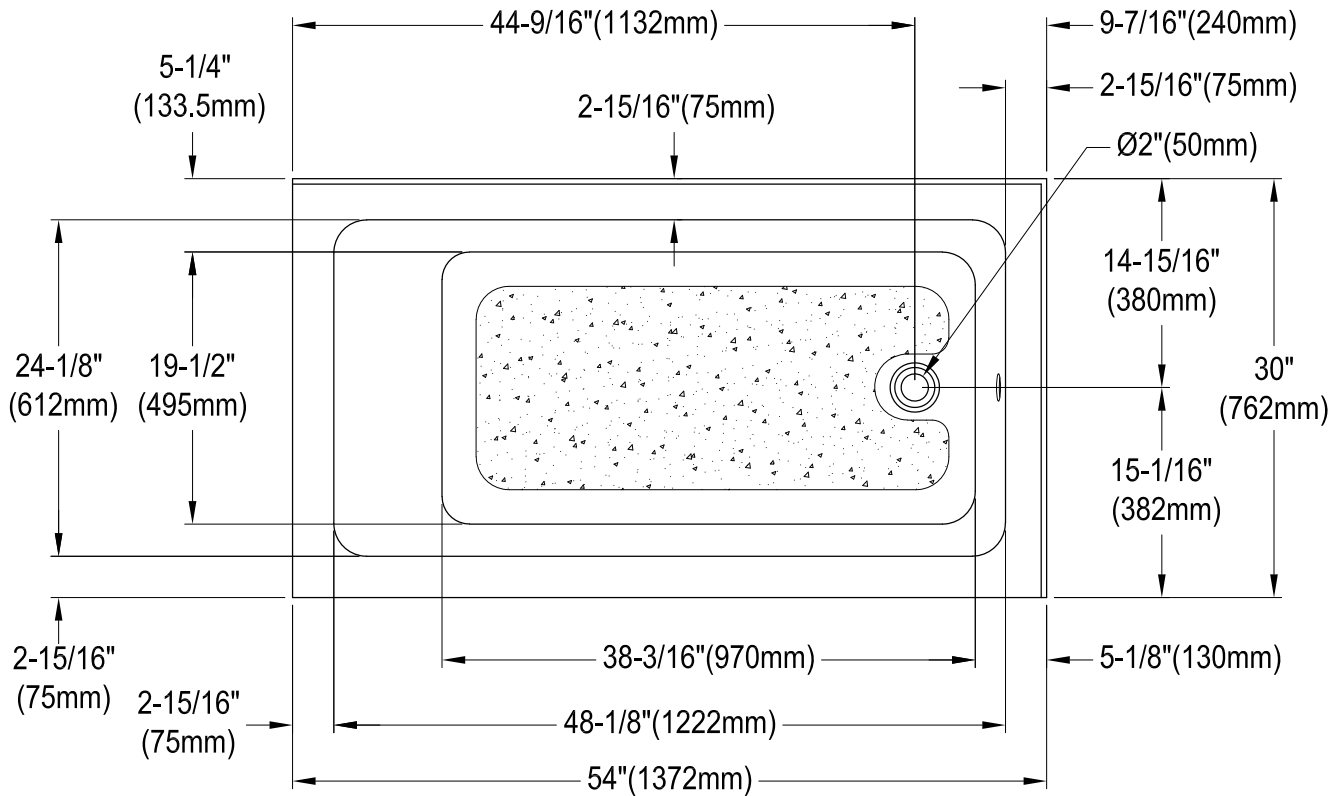

# VTAP5430R22TS

54" Acrylic Anti-Skid Alcove Tub with Corner Apron, Right Hand Drain Hole

M10 x 46 (5 pcs)

## Drain Hole Size (Scale 3:1)