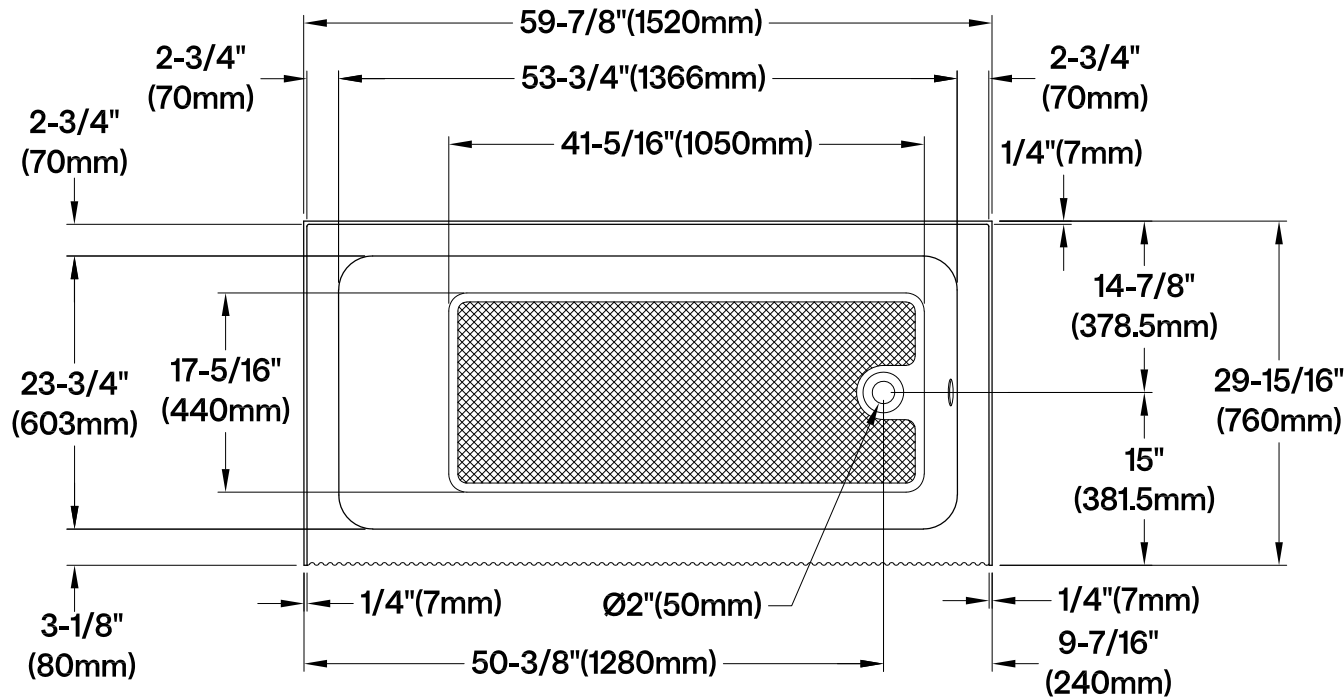

VTAP603021R

60" Acrylic Anti-Skid Alcove Tub with Right Hand Drain Hole

M10 x 60 (2 pcs)
 M10 x 45 (2 pcs)

Drain Hole Size (Scale 3:1)