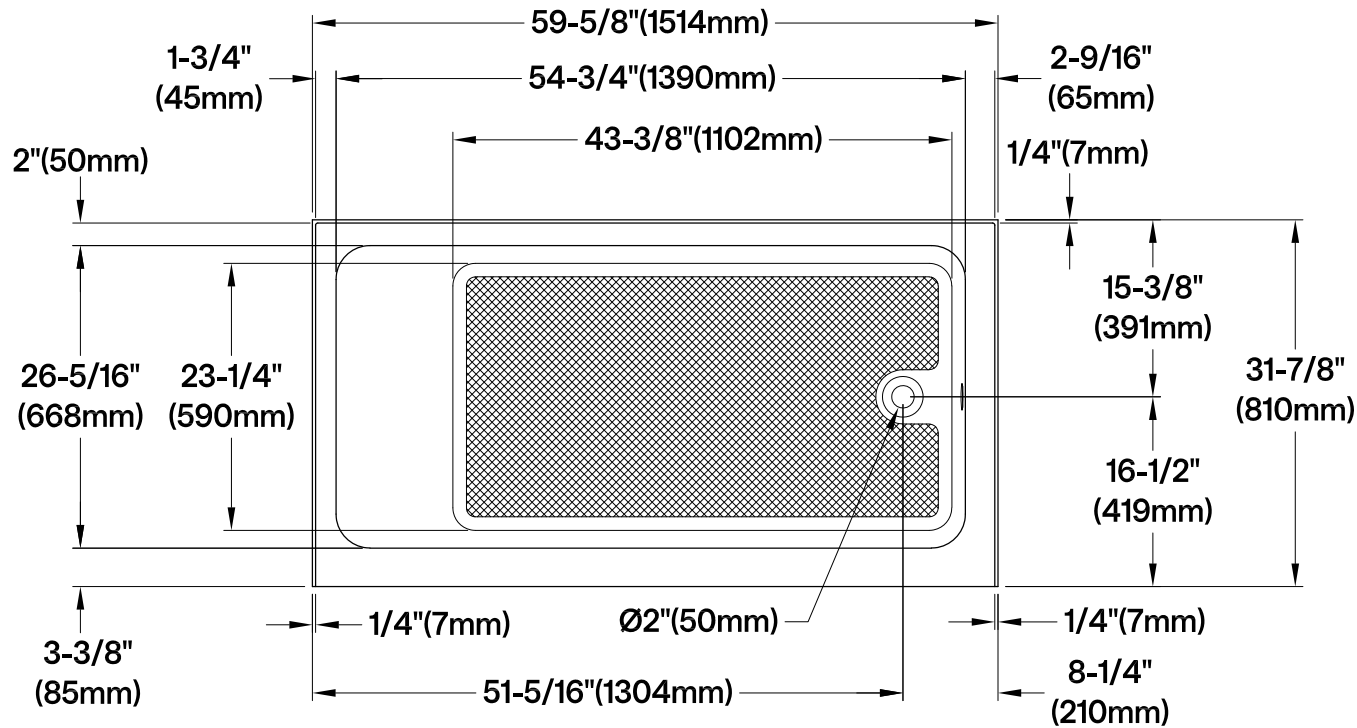

## 60" Acrylic Anti-Skid Alcove Tub with Right Hand Drain Hole

M10 x 60 (2 pcs)  
 M10 x 45 (2 pcs)

### Drain Hole Size (Scale 3:1)