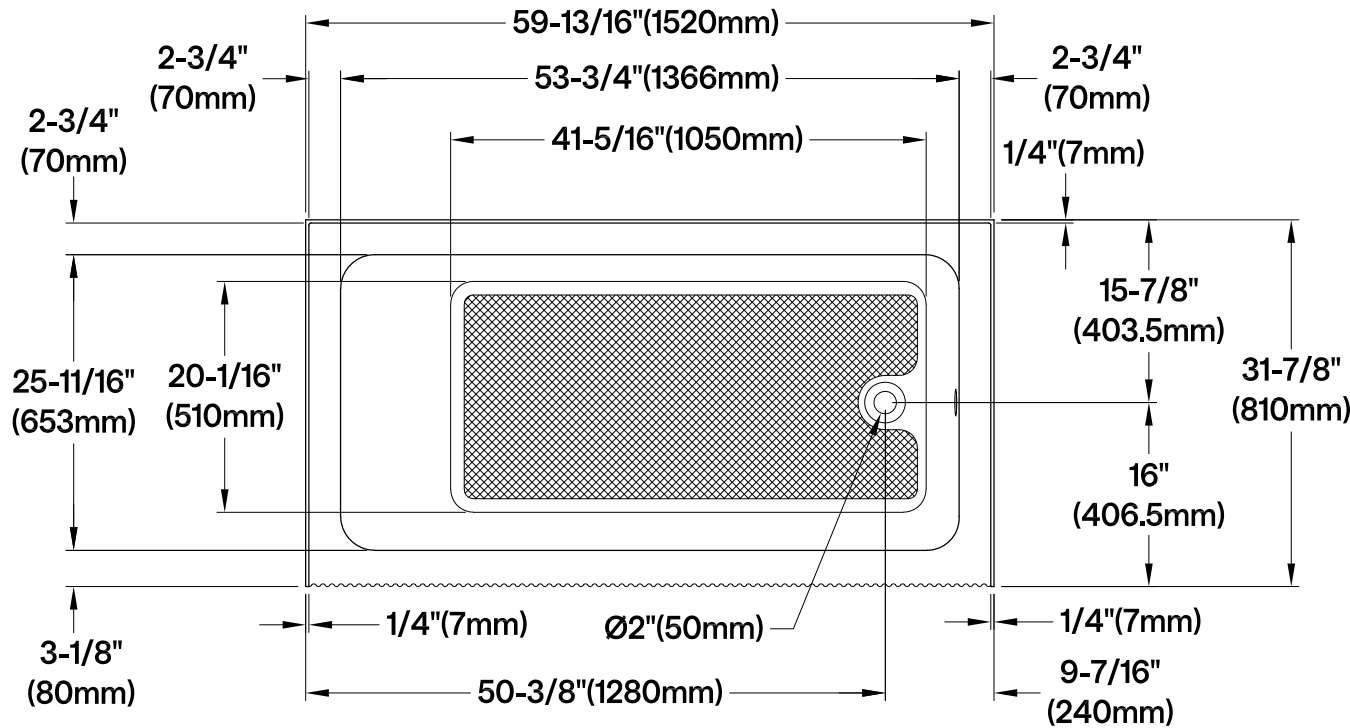

VTAP603221R

60" Acrylic Anti-Skid Alcove Tub with Right Hand Drain Hole

M10 x 60 (2 pcs)
 M10 x 45 (2 pcs)

Drain Hole Size (Scale 3:1)