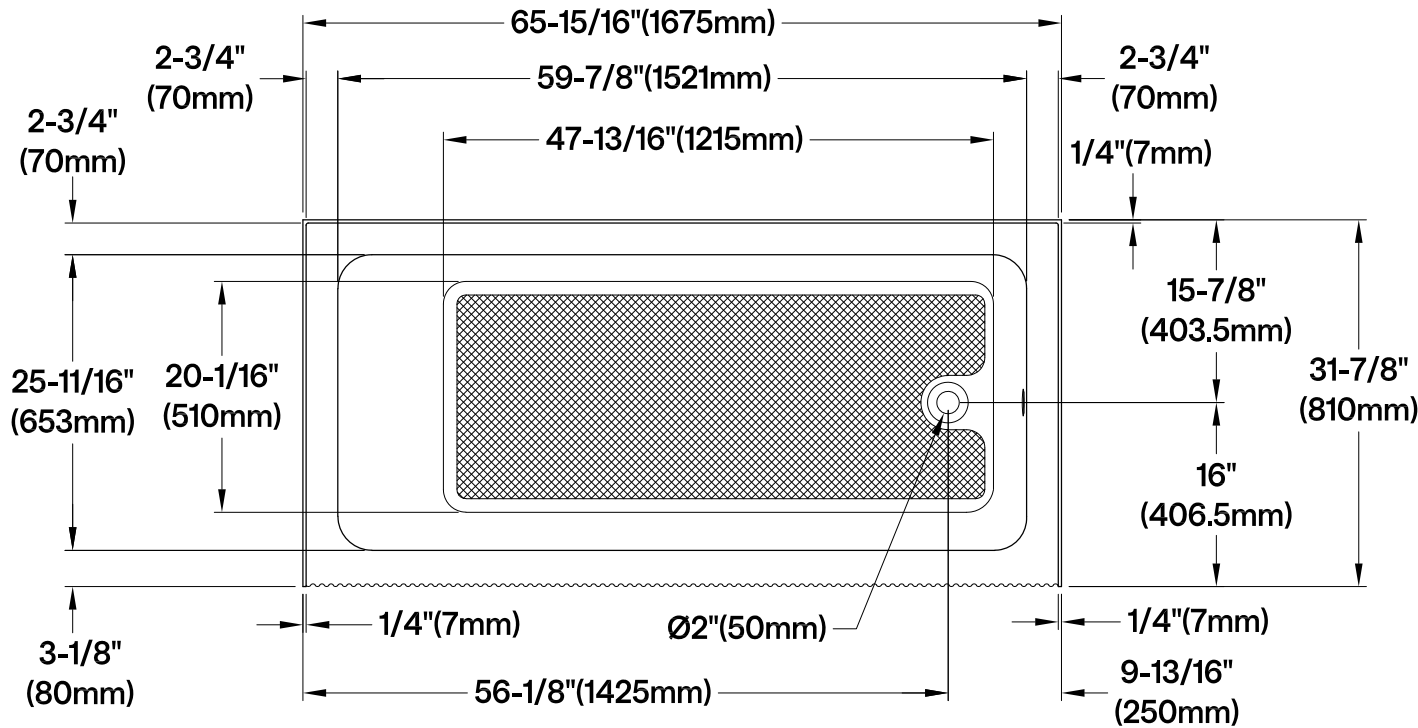

VTAP663221R

66" Acrylic Anti-Skid Alcove Tub with Right Hand Drain Hole

M10 x 60 (2 pcs)
M10 x 45 (3 pcs)

Drain Hole Size (Scale 3:1)