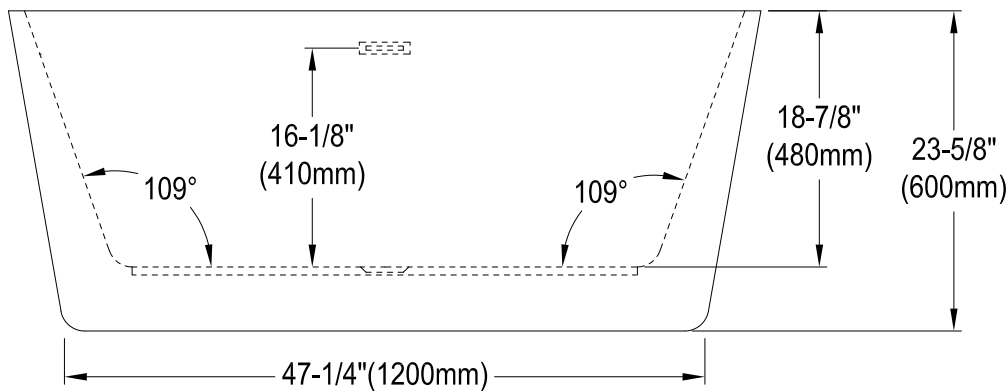

VTDE563224

56" Freestanding Acrylic Tub With Drain

M12 x 85 (4 pcs)

View B
(5:1)

Section A-A