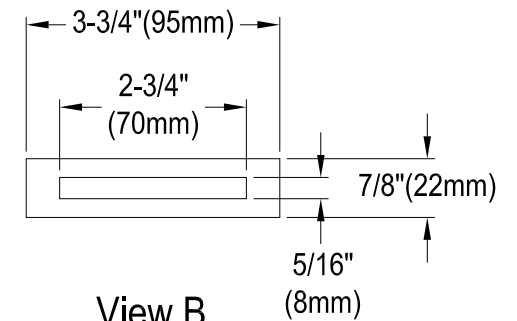

VTDE563224

56" Freestanding Acrylic Tub With Drain

M12 x 85 (4 pcs)

View B
(5:1)

Section A-A