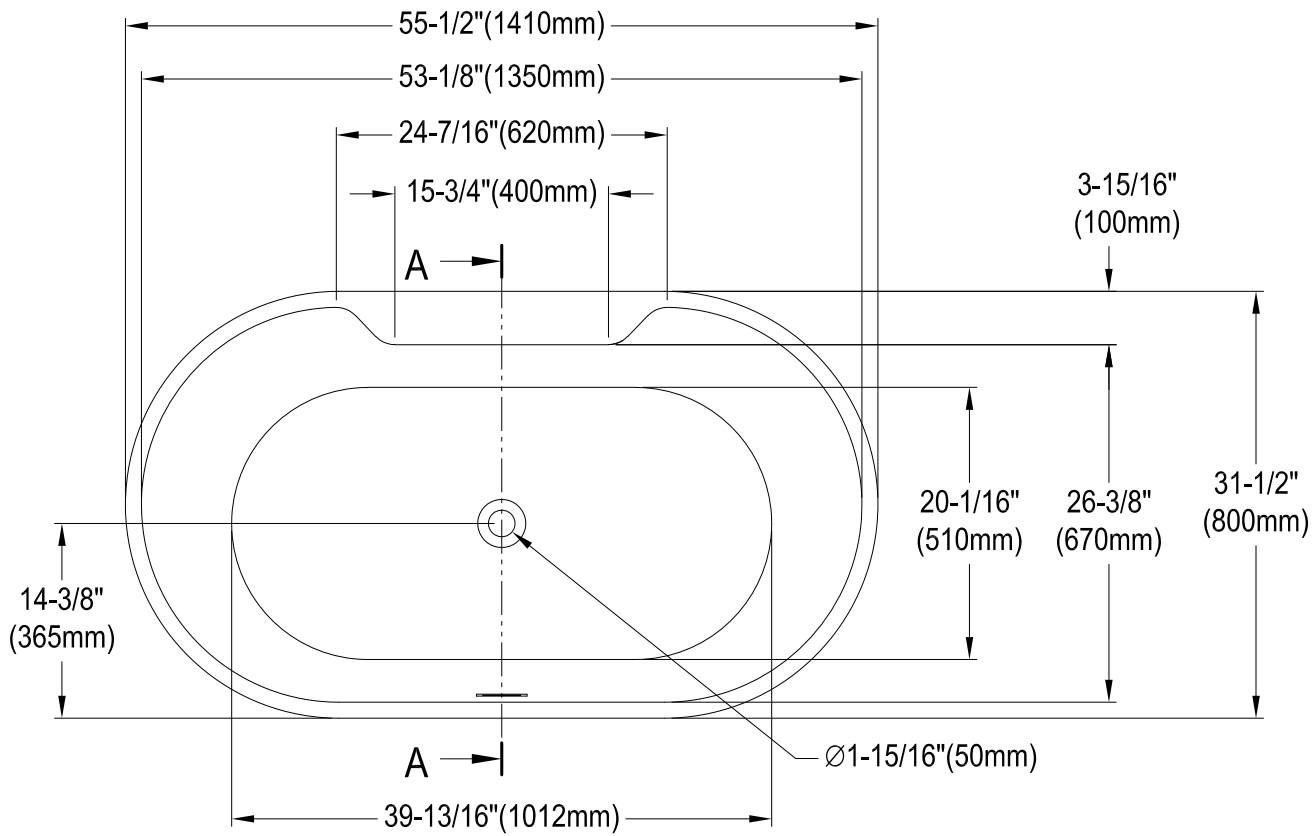

VTDE563224

56" Freestanding Acrylic Tub With Drain

M12 x 85 (4 pcs)

View B
(5:1)

Section A-A