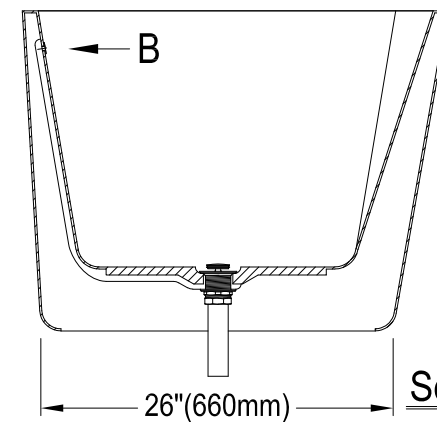

VTDE563224

56" Freestanding Acrylic Tub With Drain

M12 x 85 (4 pcs)

View B
(5:1)

Section A-A