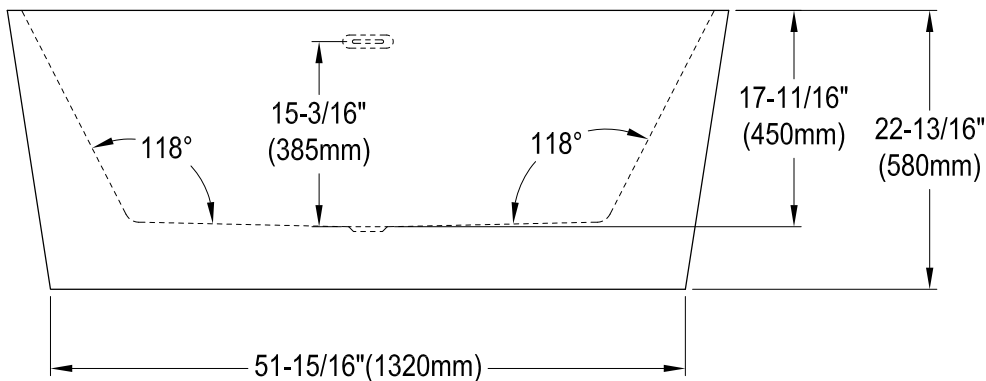

VTDE593023

59" Acrylic Freestanding Tub with Drain

M14 x 120 (4 pcs)
M14 x 100 (1 pcs)

Drain Hole Size

Scale(3:1)

View B
(3:1)

Section A-A