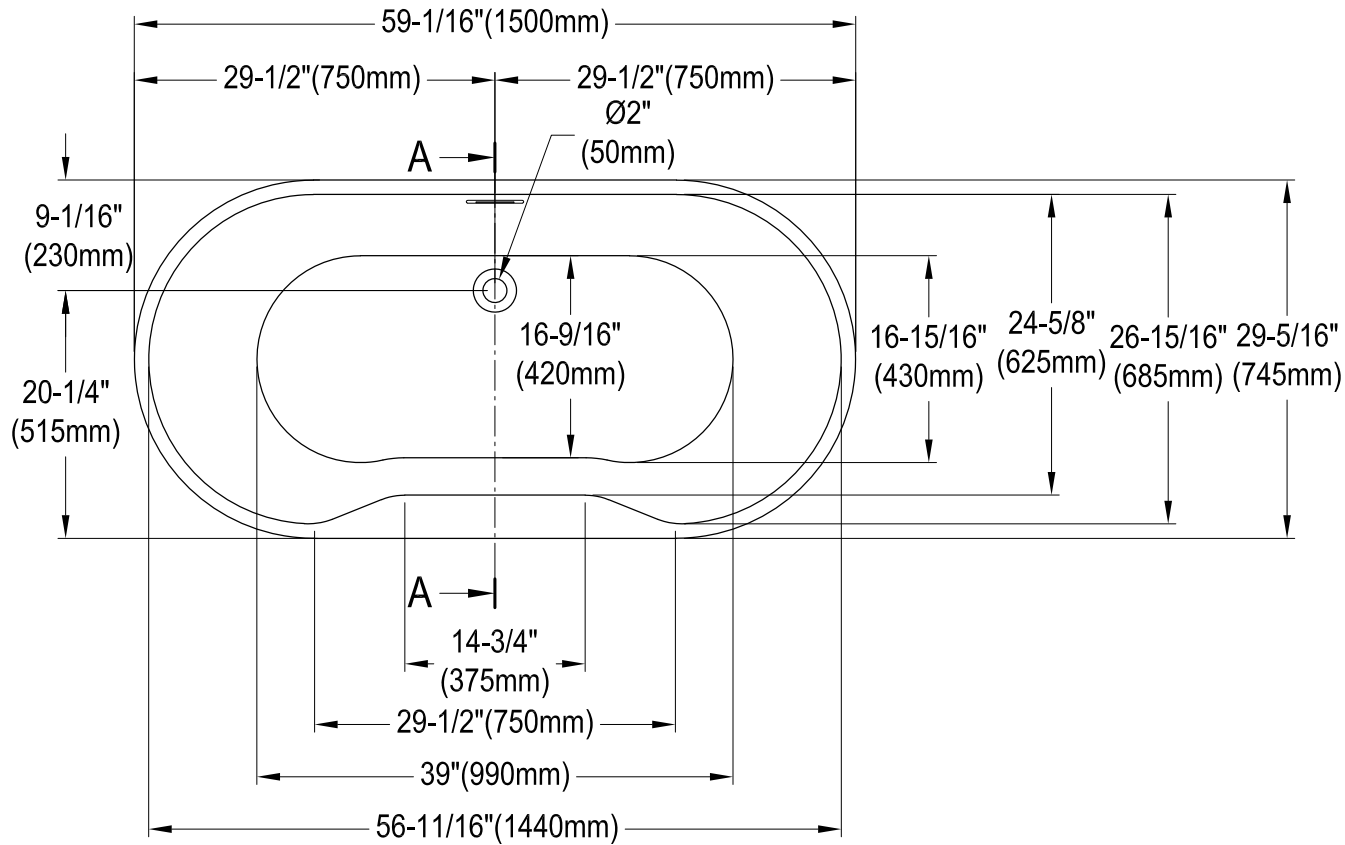

VTDE593023

59" Acrylic Freestanding Tub with Drain

M14 x 120 (4 pcs)
M14 x 100 (1 pcs)

Drain Hole Size

Scale(3:1)

View B
(3:1)

Section A-A