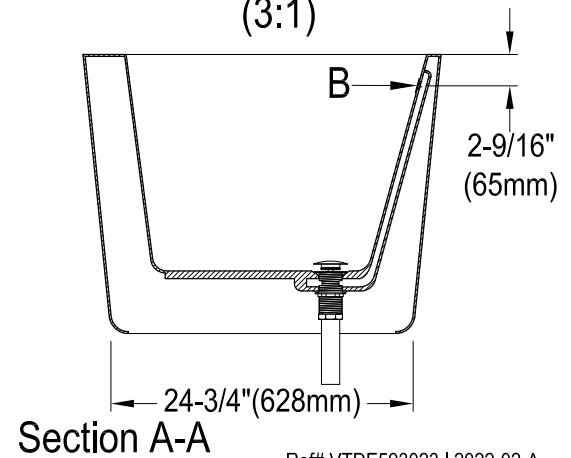

VTDE593023

59" Acrylic Freestanding Tub with Drain

M14 x 120 (4 pcs)
M14 x 100 (1 pcs)

Drain Hole Size

Scale(3:1)

View B
(3:1)

Section A-A