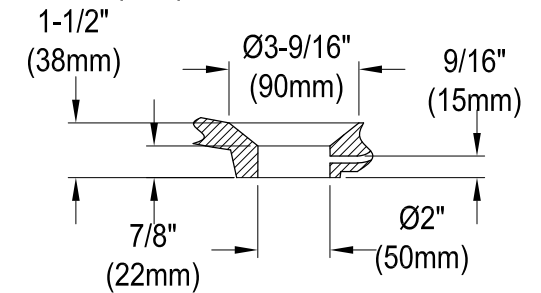

VTDE593023

59" Acrylic Freestanding Tub with Drain

M14 x 120 (4 pcs)
M14 x 100 (1 pcs)

Drain Hole Size

Scale(3:1)

View B
(3:1)

Section A-A