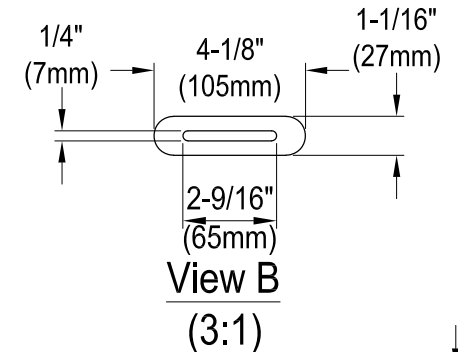

VTDE593023

59" Acrylic Freestanding Tub with Drain

M14 x 120 (4 pcs)
M14 x 100 (1 pcs)

Drain Hole Size

Scale(3:1)

View B
(3:1)

Section A-A