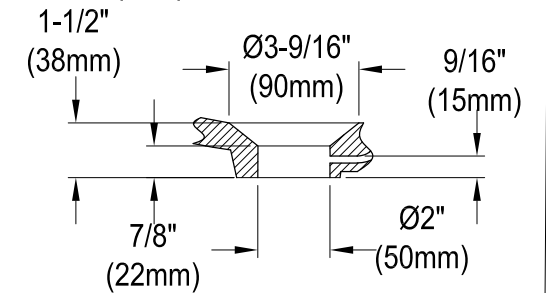

# VTDE593023C420,2,3,6,7,8

59" Acrylic Freestanding Tub with Drain

M14 x 120 (4 pcs)  
M14 x 100 (1 pcs)

## Drain Hole Size

Scale(3:1)

# VTDE593023C420,2,3,6,7,8

Toe Touch Drain with Overflow Hole