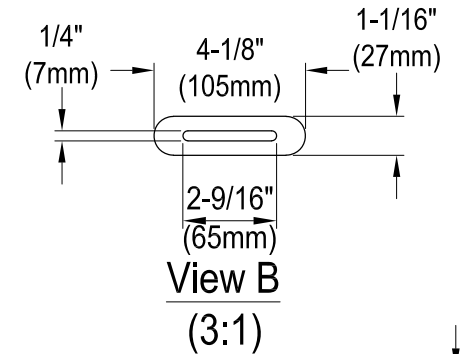

# VTDE593023C420,2,3,6,7,8

59" Acrylic Freestanding Tub with Drain

M14 x 120 (4 pcs)  
M14 x 100 (1 pcs)

## Drain Hole Size

Scale(3:1)

# VTDE593023C420,2,3,6,7,8

Toe Touch Drain with Overflow Hole