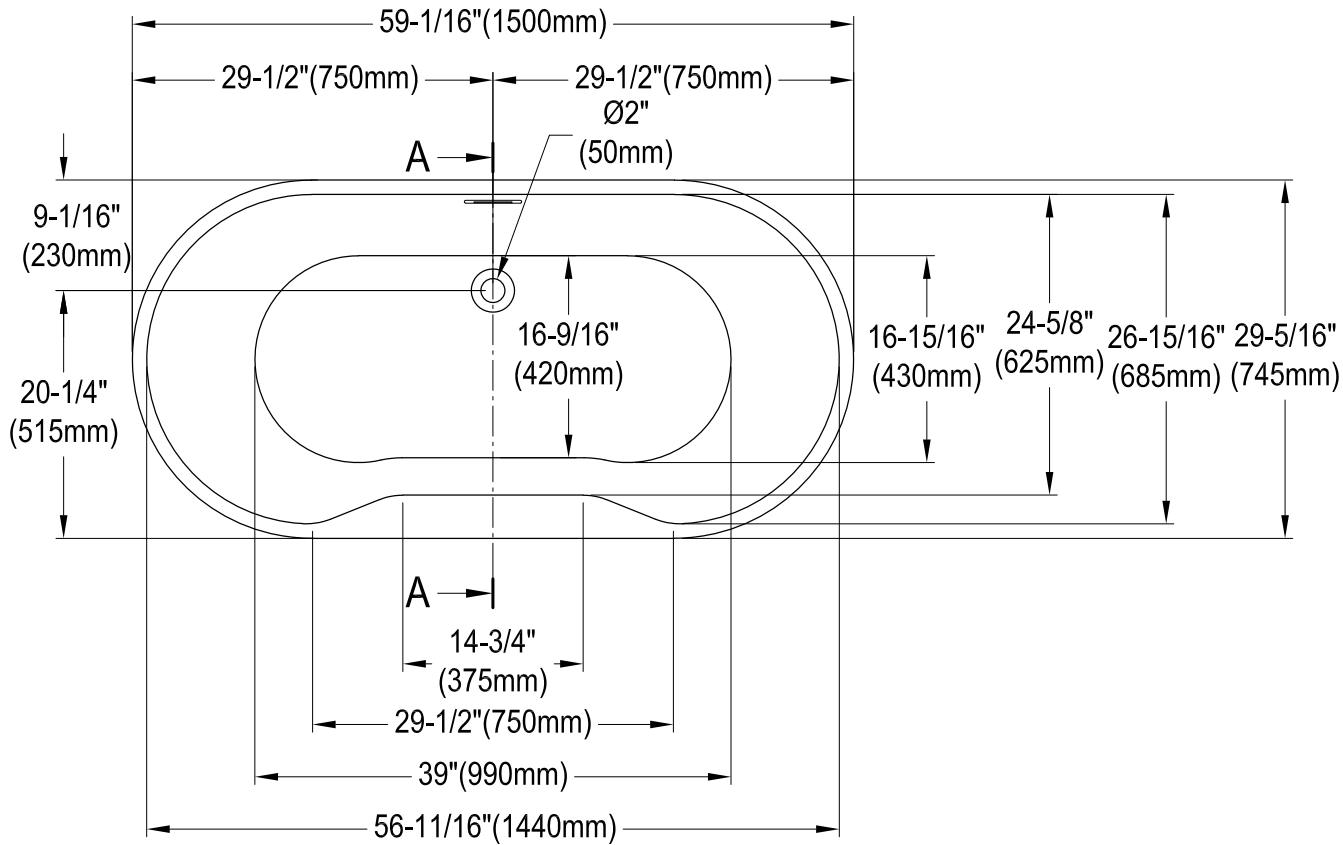

# VTDE593023C420,2,3,6,7,8

59" Acrylic Freestanding Tub with Drain

M14 x 120 (4 pcs)  
M14 x 100 (1 pcs)

## Drain Hole Size

Scale(3:1)

# VTDE593023C420,2,3,6,7,8

Toe Touch Drain with Overflow Hole