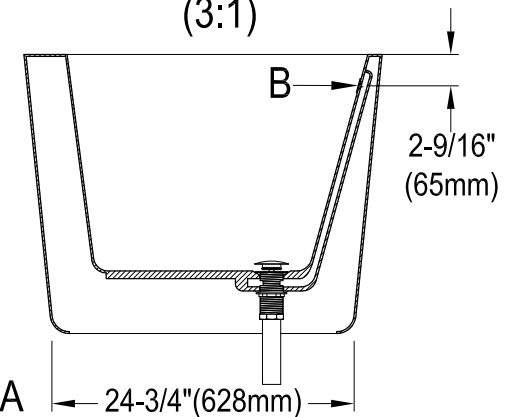

# VTDE593023C420,2,3,6,7,8

59" Acrylic Freestanding Tub with Drain

M14 x 120 (4 pcs)  
M14 x 100 (1 pcs)

## Drain Hole Size

Scale(3:1)

# VTDE593023C420,2,3,6,7,8

Toe Touch Drain with Overflow Hole