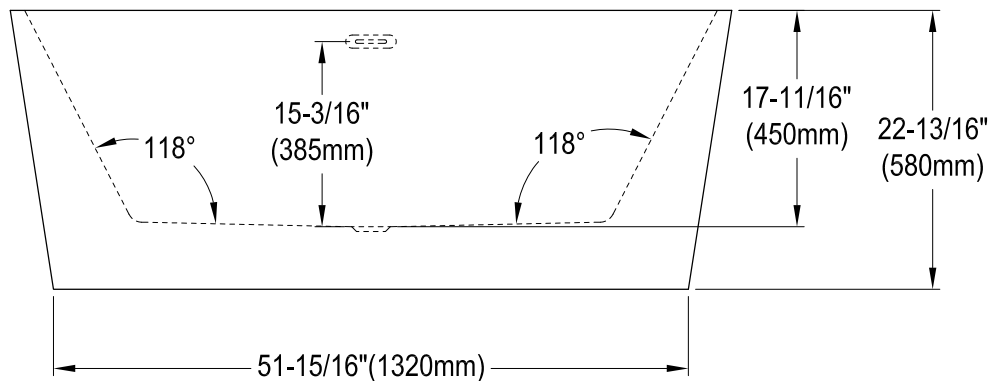

# VTDE593023C420,2,3,6,7,8

59" Acrylic Freestanding Tub with Drain

M14 x 120 (4 pcs)  
M14 x 100 (1 pcs)

## Drain Hole Size

Scale(3:1)

# VTDE593023C420,2,3,6,7,8

Toe Touch Drain with Overflow Hole