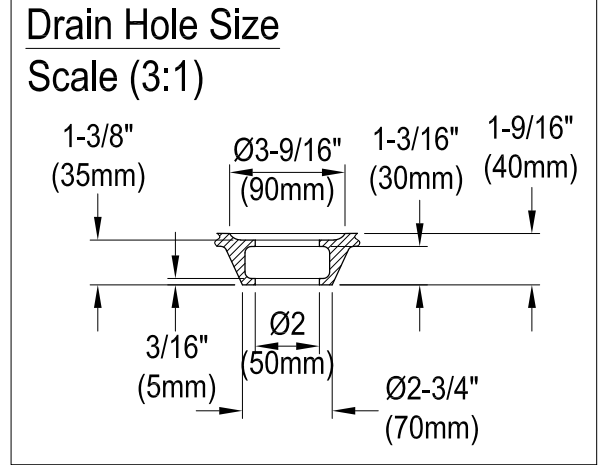

VTDE602824

60" Acrylic Pedestal Tub with Drain

M14 x 120 (5 pcs)