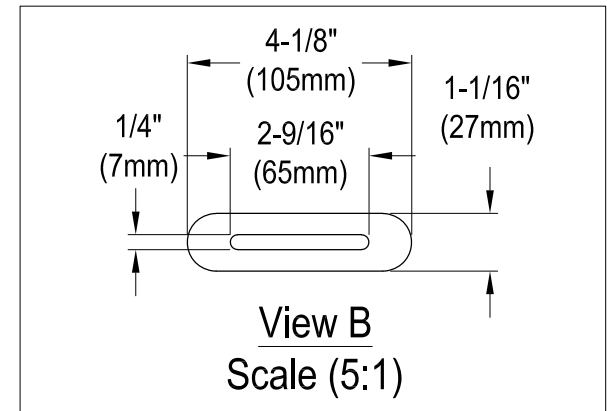

VTDE602824

60" Acrylic Pedestal Tub with Drain

M14 x 120 (5 pcs)