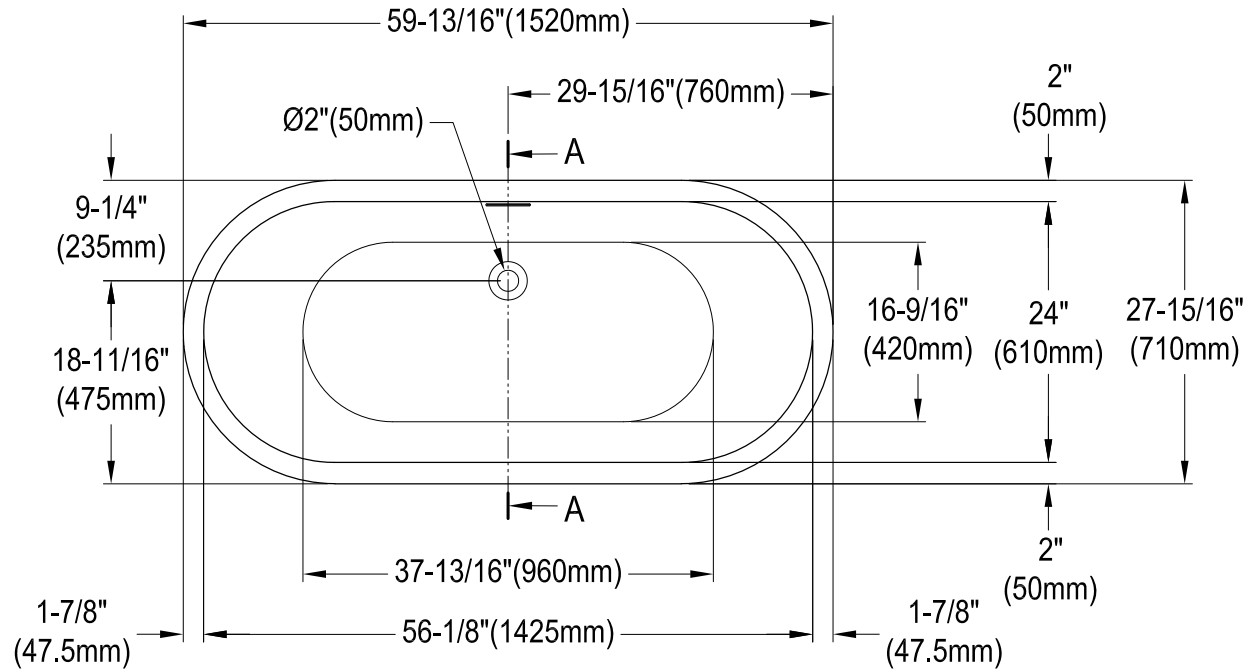

VTDE602824

60" Acrylic Pedestal Tub with Drain

M14 x 120 (5 pcs)