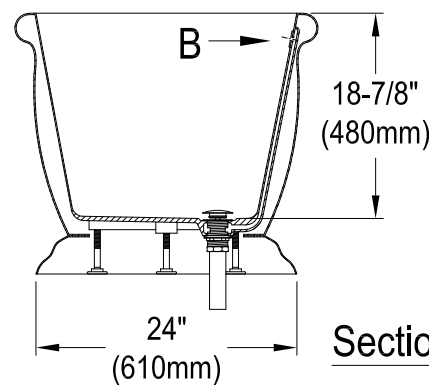

# VTDE602824C420,2,3,6,7,8

60" Acrylic Pedestal Tub with Drain

## Drain Hole Size

Scale (3:1)

View B  
Scale (5:1)

Section A-A

M14 x 120 (5 pcs)

# VTDE602824C420,2,3,6,7,8

Toe Touch Drain with Overflow Hole