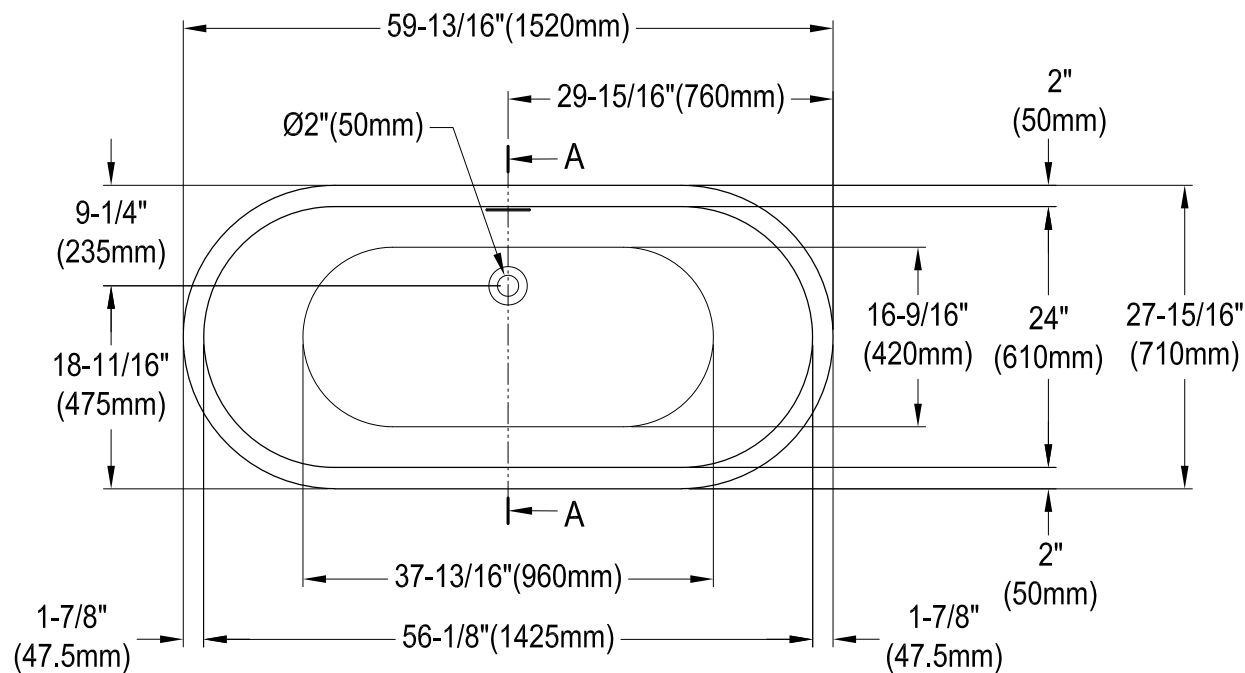

# VTDE602824C420,2,3,6,7,8

60" Acrylic Pedestal Tub with Drain

## Drain Hole Size

Scale (3:1)

View B  
Scale (5:1)

Section A-A

M14 x 120 (5 pcs)

# VTDE602824C420,2,3,6,7,8

Toe Touch Drain with Overflow Hole