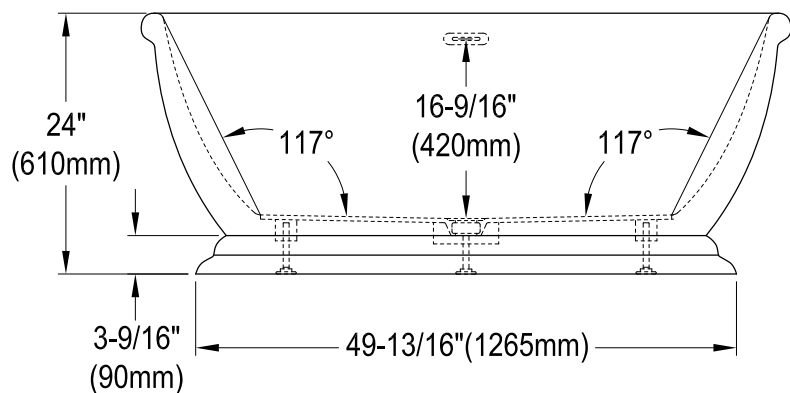

# VTDE602824C420,2,3,6,7,8

60" Acrylic Pedestal Tub with Drain

## Drain Hole Size

Scale (3:1)

View B  
Scale (5:1)

Section A-A

M14 x 120 (5 pcs)

# VTDE602824C420,2,3,6,7,8

Toe Touch Drain with Overflow Hole