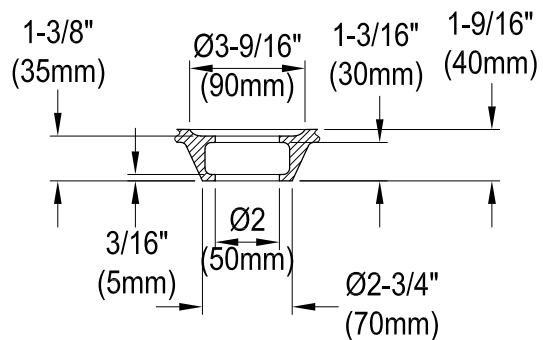

# VTDE602824C420,2,3,6,7,8

60" Acrylic Pedestal Tub with Drain

## Drain Hole Size

Scale (3:1)

View B  
Scale (5:1)

Section A-A

M14 x 120 (5 pcs)

# VTDE602824C420,2,3,6,7,8

Toe Touch Drain with Overflow Hole