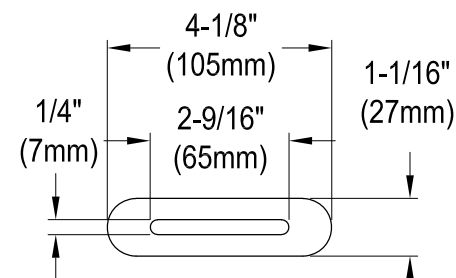

# VTDE602824C420,2,3,6,7,8

60" Acrylic Pedestal Tub with Drain

## Drain Hole Size

Scale (3:1)

View B  
Scale (5:1)

Section A-A

M14 x 120 (5 pcs)

# VTDE602824C420,2,3,6,7,8

Toe Touch Drain with Overflow Hole