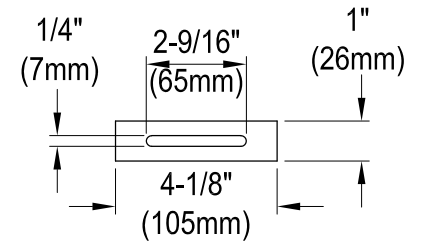

VTDE603023BA

60" Acrylic Freestanding Tub with Drain

M12 x 80 (6 pcs)

Drain Hole Size

Scale (3:1)

View B
Scale (3:1)

Section A-A