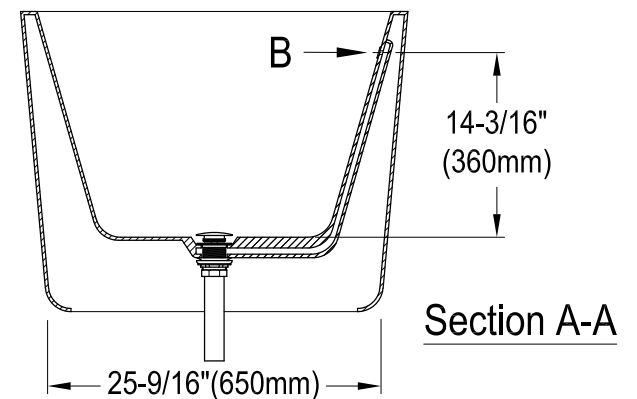

VTDE603023BA

60" Acrylic Freestanding Tub with Drain

M12 x 80 (6 pcs)

Drain Hole Size

Scale (3:1)

View B
Scale (3:1)

Section A-A