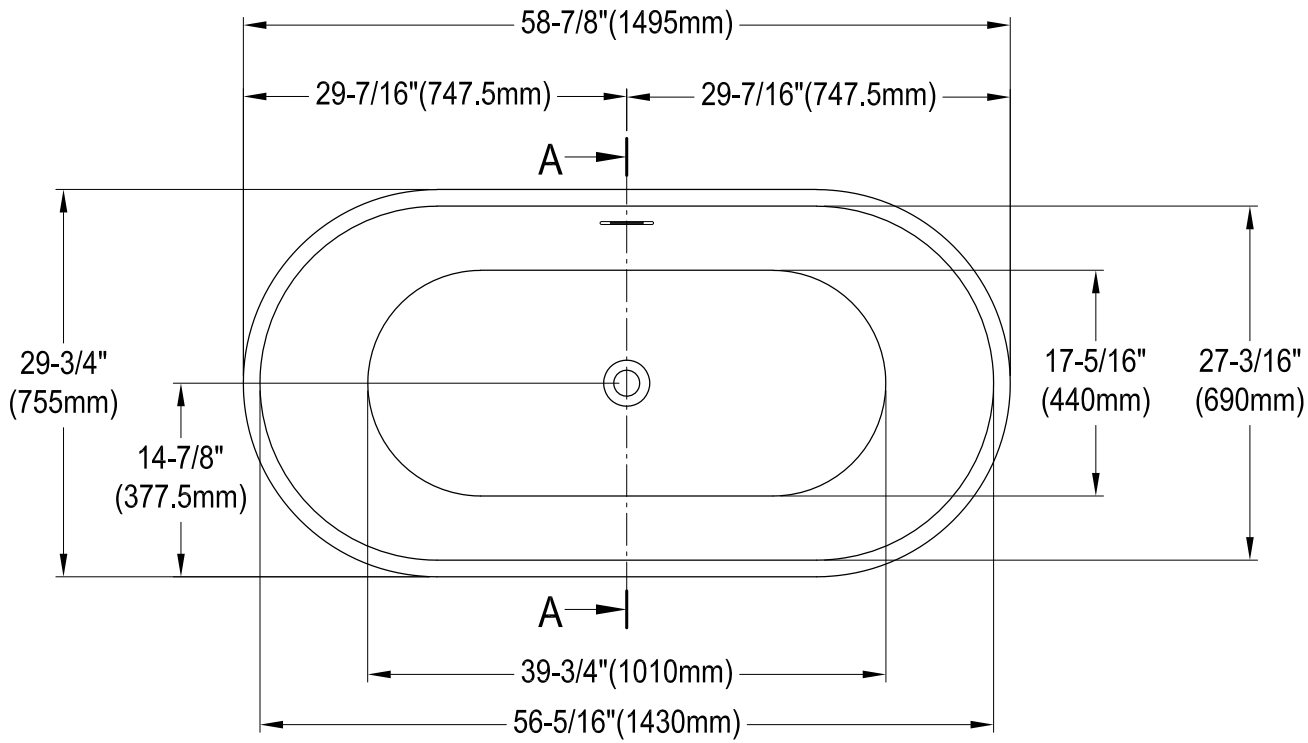

VTDE603023BA

60" Acrylic Freestanding Tub with Drain

M12 x 80 (6 pcs)

Drain Hole Size

Scale (3:1)

View B
Scale (3:1)

Section A-A