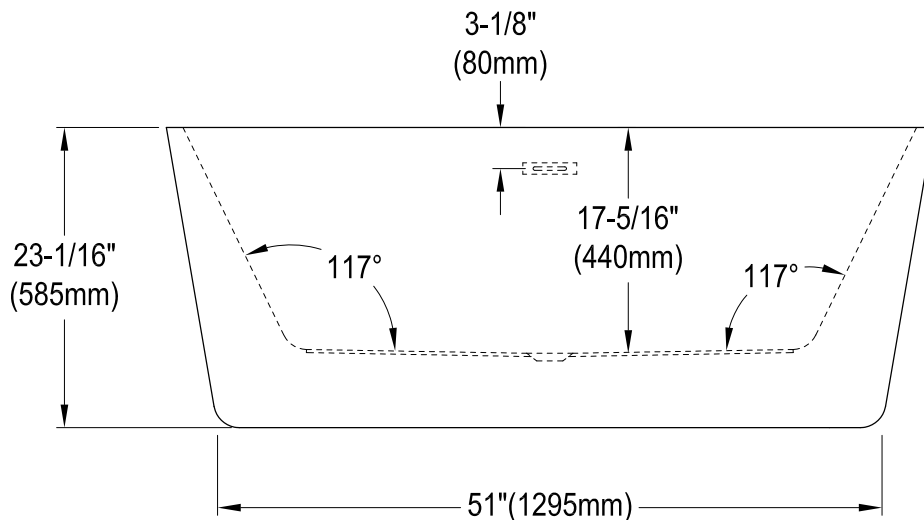

VTDE603023BA

60" Acrylic Freestanding Tub with Drain

M12 x 80 (6 pcs)

Drain Hole Size

Scale (3:1)

View B
Scale (3:1)

Section A-A