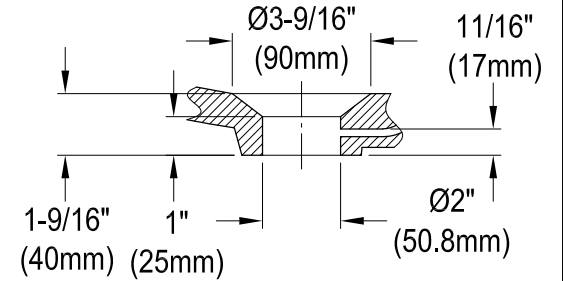

VTDE603023BA

60" Acrylic Freestanding Tub with Drain

M12 x 80 (6 pcs)

Drain Hole Size

Scale (3:1)

View B
Scale (3:1)

Section A-A