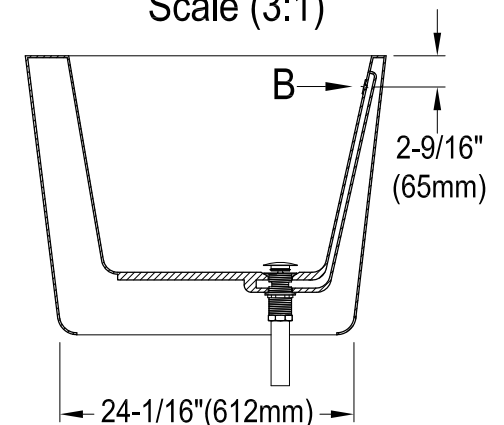

VTDE633023

63" Acrylic Freestanding Tub with Drain

M14 x 120 (4 pcs)
M14 x 100 (1 pcs)

Drain Hole Size

Scale (3:1)

View B

Scale (3:1)

Section A-A