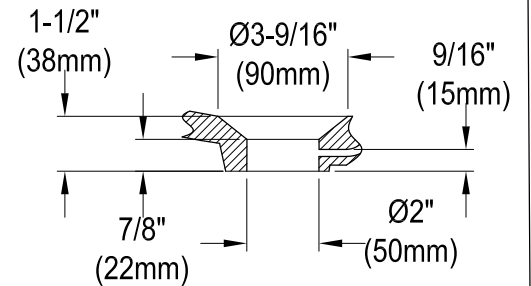

VTDE633023

63" Acrylic Freestanding Tub with Drain

M14 x 120 (4 pcs)
M14 x 100 (1 pcs)

Drain Hole Size

Scale (3:1)

View B

Scale (3:1)

Section A-A