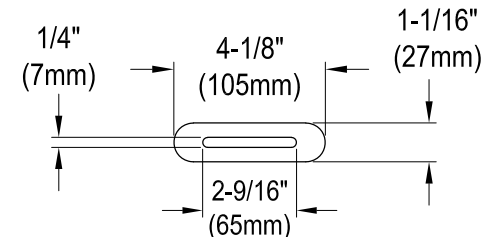

VTDE633023

63" Acrylic Freestanding Tub with Drain

M14 x 120 (4 pcs)
M14 x 100 (1 pcs)

Drain Hole Size

Scale (3:1)

View B

Scale (3:1)

Section A-A