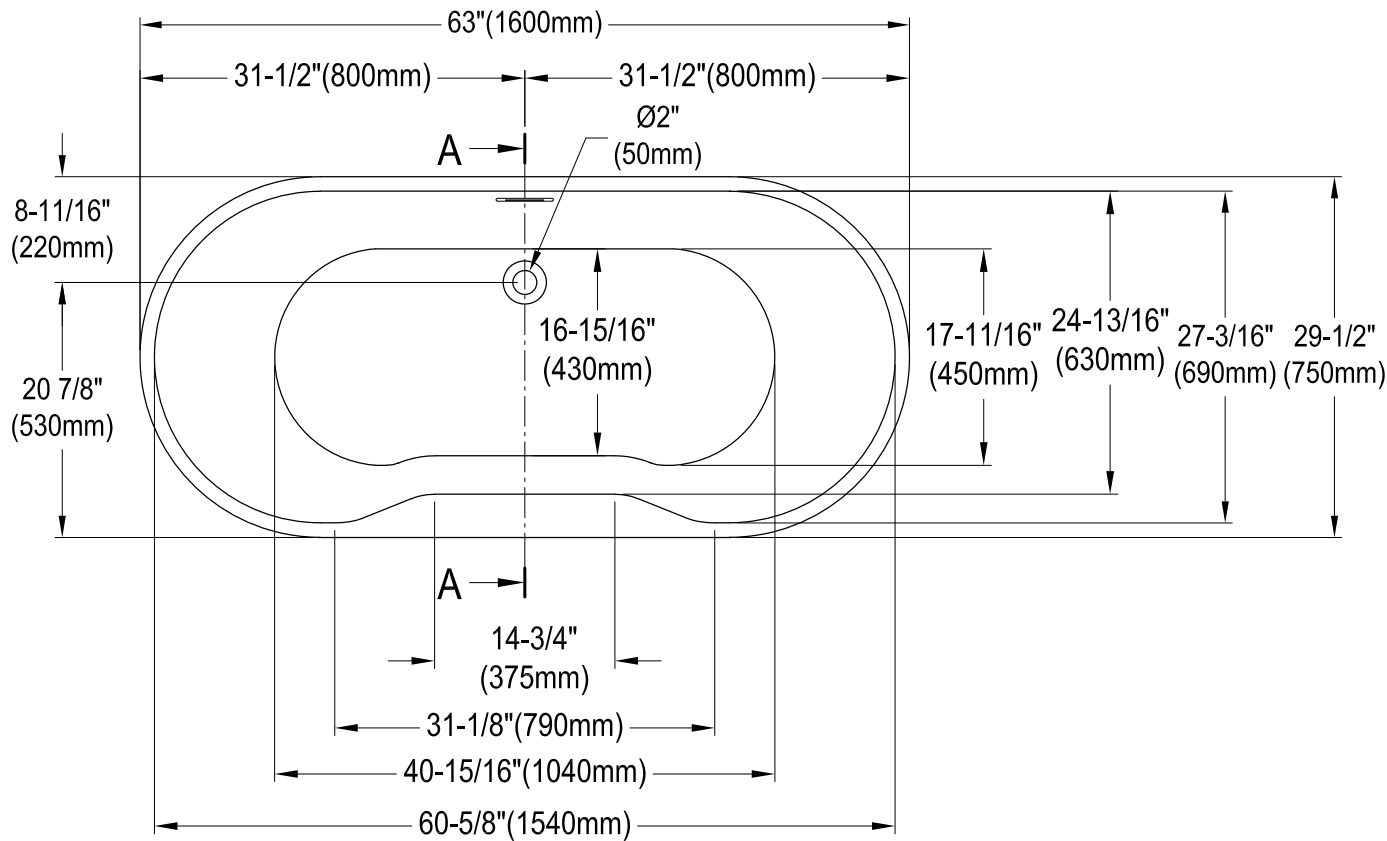

VTDE633023

63" Acrylic Freestanding Tub with Drain

M14 x 120 (4 pcs)
M14 x 100 (1 pcs)

Drain Hole Size

Scale (3:1)

View B

Scale (3:1)

Section A-A