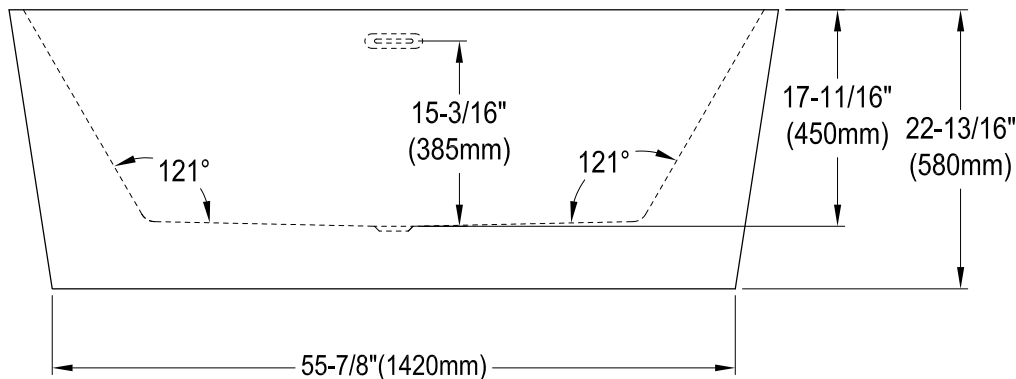

VTDE633023

63" Acrylic Freestanding Tub with Drain

M14 x 120 (4 pcs)
M14 x 100 (1 pcs)

Drain Hole Size

Scale (3:1)

View B

Scale (3:1)

Section A-A