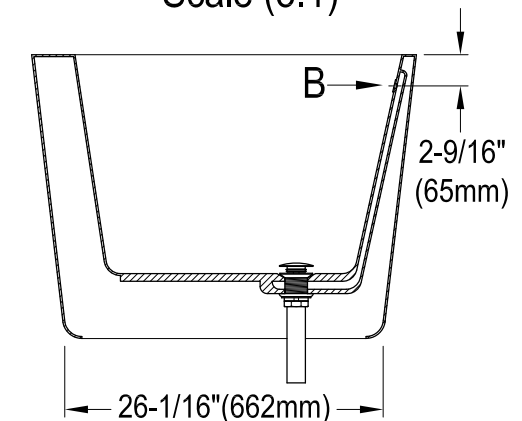

# VTDE673223

67" Acrylic Freestanding Tub with Drain

M14 x 130 (4 pcs)  
M14 x 100 (1 pcs)

## Drain Hole Size

Scale (3:1)

## View B

Scale (3:1)