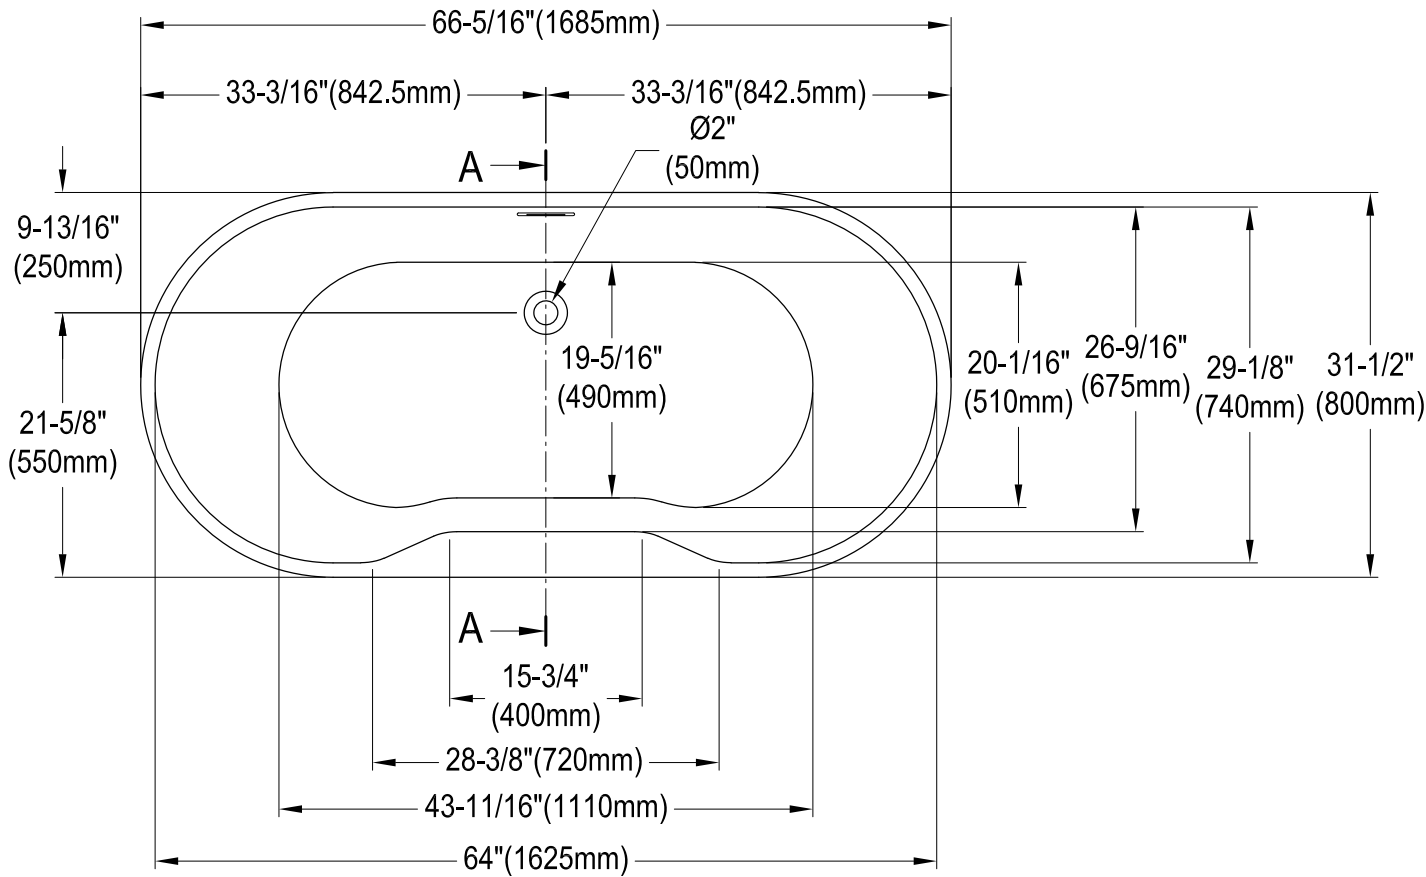

# VTDE673223

67" Acrylic Freestanding Tub with Drain

M14 x 130 (4 pcs)  
M14 x 100 (1 pcs)

## Drain Hole Size

Scale (3:1)

## View B

Scale (3:1)