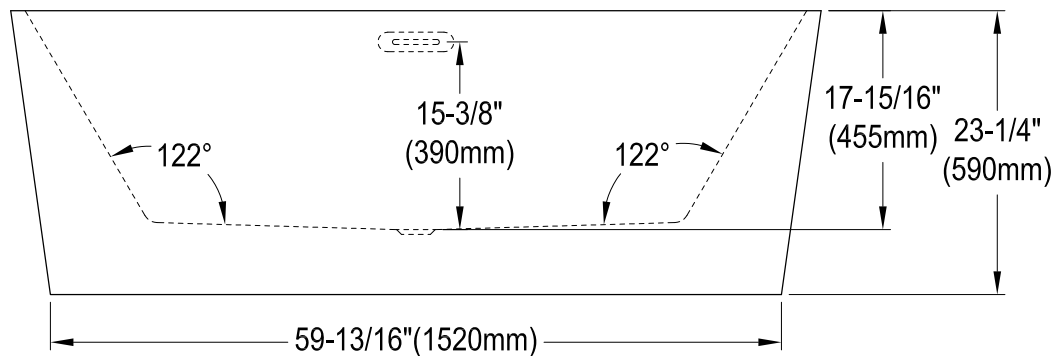

# VTDE673223

67" Acrylic Freestanding Tub with Drain

M14 x 130 (4 pcs)  
M14 x 100 (1 pcs)

## Drain Hole Size

Scale (3:1)

## View B

Scale (3:1)