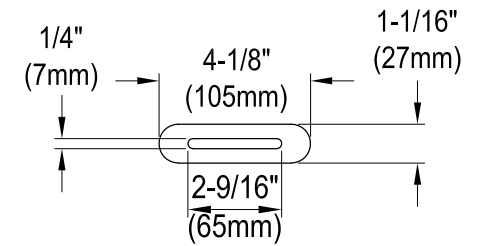

# VTDE673223

67" Acrylic Freestanding Tub with Drain

M14 x 130 (4 pcs)  
M14 x 100 (1 pcs)

## Drain Hole Size

Scale (3:1)

## View B

Scale (3:1)