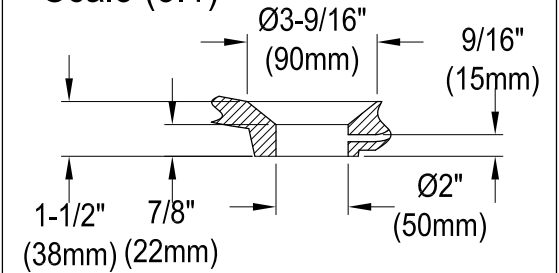

# VTDE673223

67" Acrylic Freestanding Tub with Drain

M14 x 130 (4 pcs)  
M14 x 100 (1 pcs)

## Drain Hole Size

Scale (3:1)

## View B

Scale (3:1)