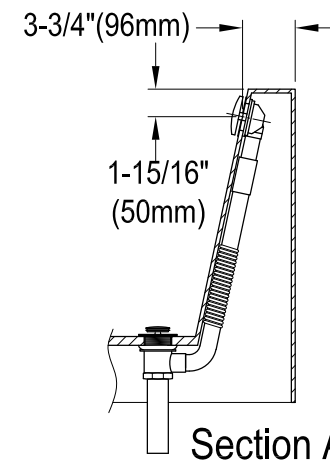

VTDE673321M0,1,2,3,5,7,8

67" Acrylic Freestanding Tub with Drain

M12 x 65 (6 pcs)

Section A-A

VTDE673321M0,1,2,3,5,7,8

Tube Drain & Round Overflow Trim