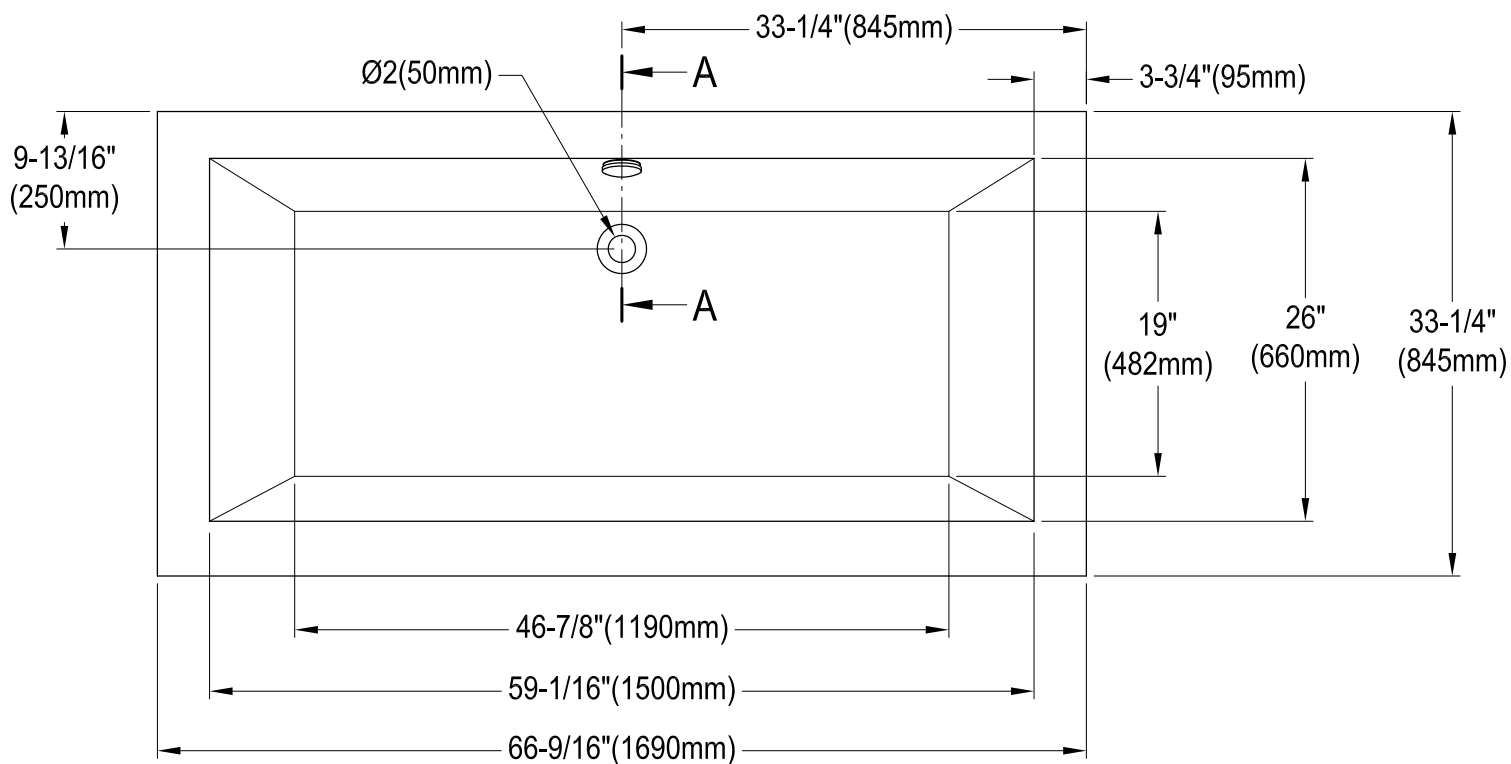

VTDE673321M0,1,2,3,5,7,8

67" Acrylic Freestanding Tub with Drain

M12 x 65 (6 pcs)

Section A-A

VTDE673321M0,1,2,3,5,7,8

Tube Drain & Round Overflow Trim