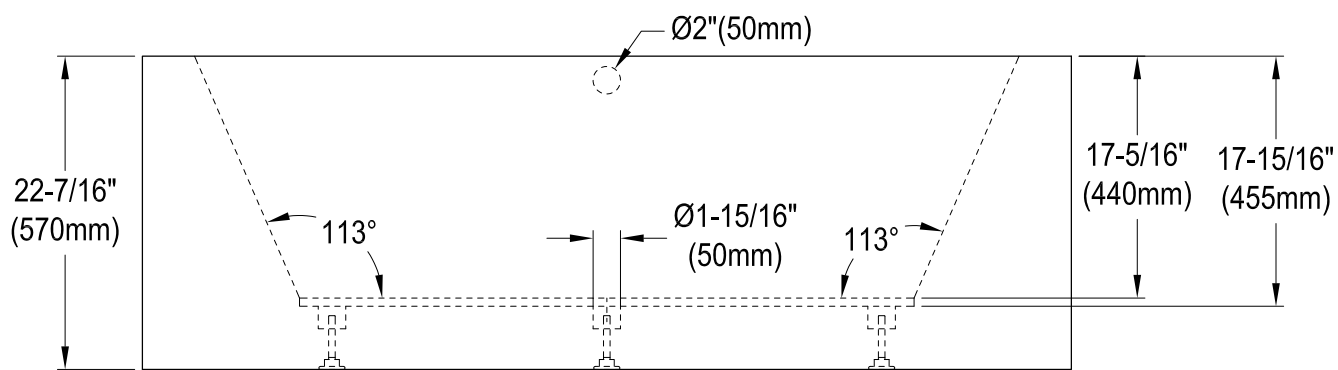

VTDE673321M0,1,2,3,5,7,8

67" Acrylic Freestanding Tub with Drain

M12 x 65 (6 pcs)

Section A-A

VTDE673321M0,1,2,3,5,7,8

Tube Drain & Round Overflow Trim