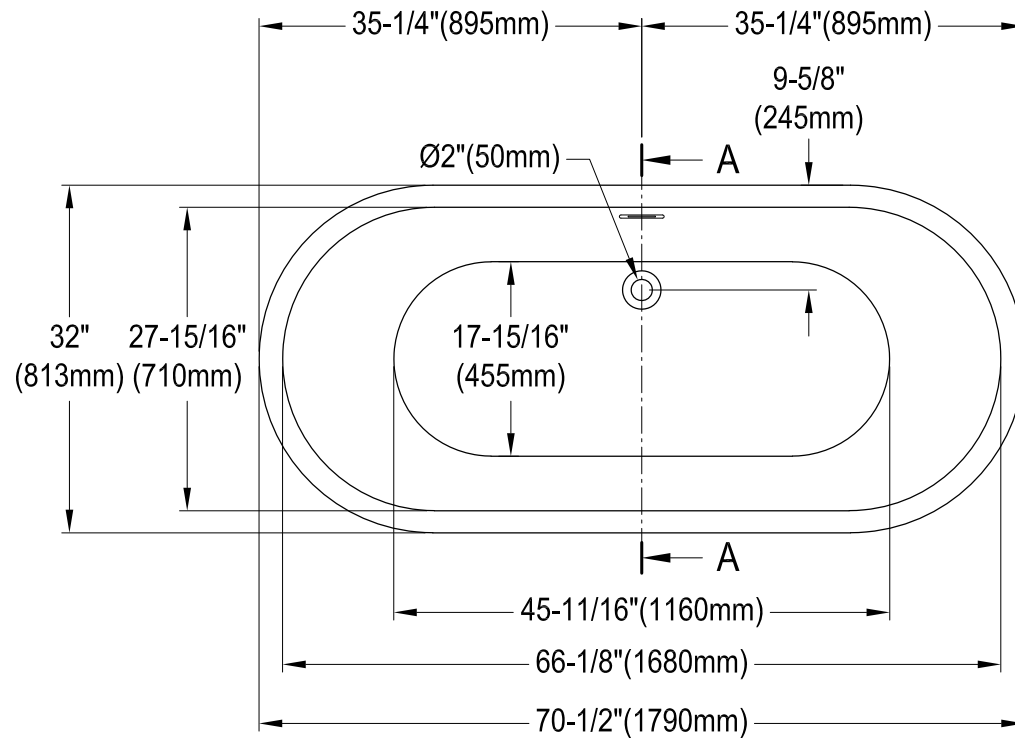

VTDE713224

71" Acrylic Pedestal Tub with Drain

M14 x 120 (4 pcs)
M14 x 100 (1 pcs)

Drain Hole Size

Scale (3:1)

View B

Scale (3:1)

Section A-A