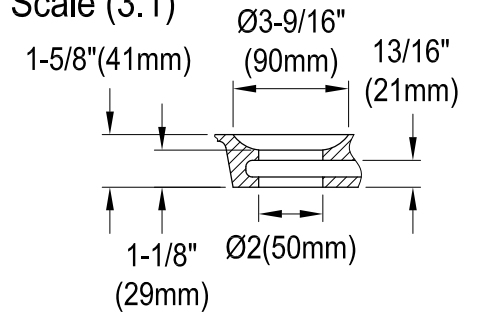

VTDE713224

71" Acrylic Pedestal Tub with Drain

M14 x 120 (4 pcs)
M14 x 100 (1 pcs)

Drain Hole Size

Scale (3:1)

View B

Scale (3:1)

Section A-A