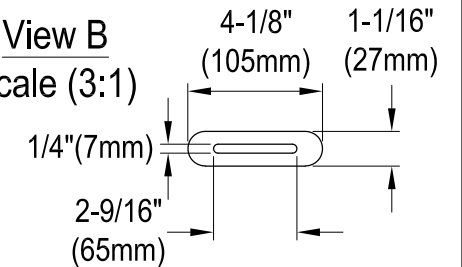

VTDE713224

71" Acrylic Pedestal Tub with Drain

M14 x 120 (4 pcs)
M14 x 100 (1 pcs)

Drain Hole Size

Scale (3:1)

View B

Scale (3:1)

Section A-A