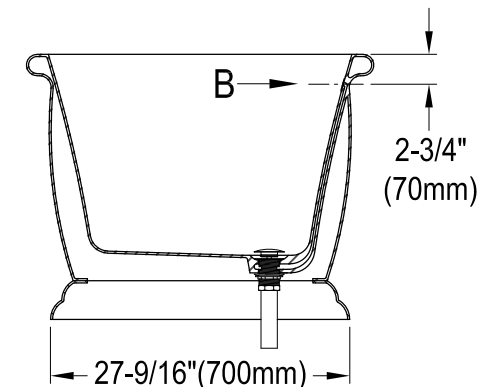

VTDE713224

71" Acrylic Pedestal Tub with Drain

M14 x 120 (4 pcs)
M14 x 100 (1 pcs)

Drain Hole Size

Scale (3:1)

View B

Scale (3:1)

Section A-A