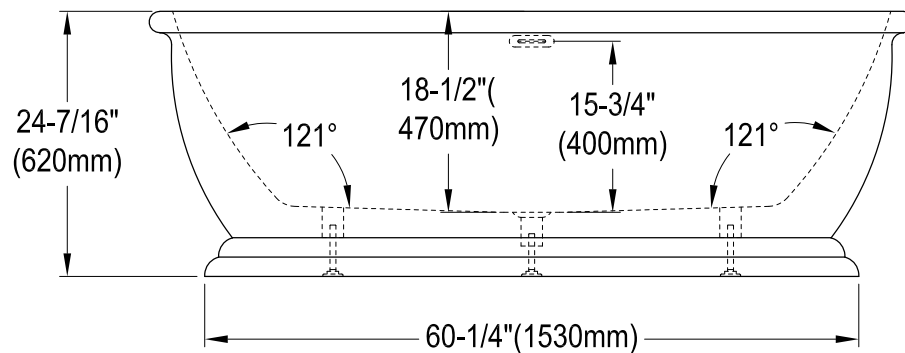

VTDE713224

71" Acrylic Pedestal Tub with Drain

M14 x 120 (4 pcs)
M14 x 100 (1 pcs)

Drain Hole Size

Scale (3:1)

View B

Scale (3:1)

Section A-A