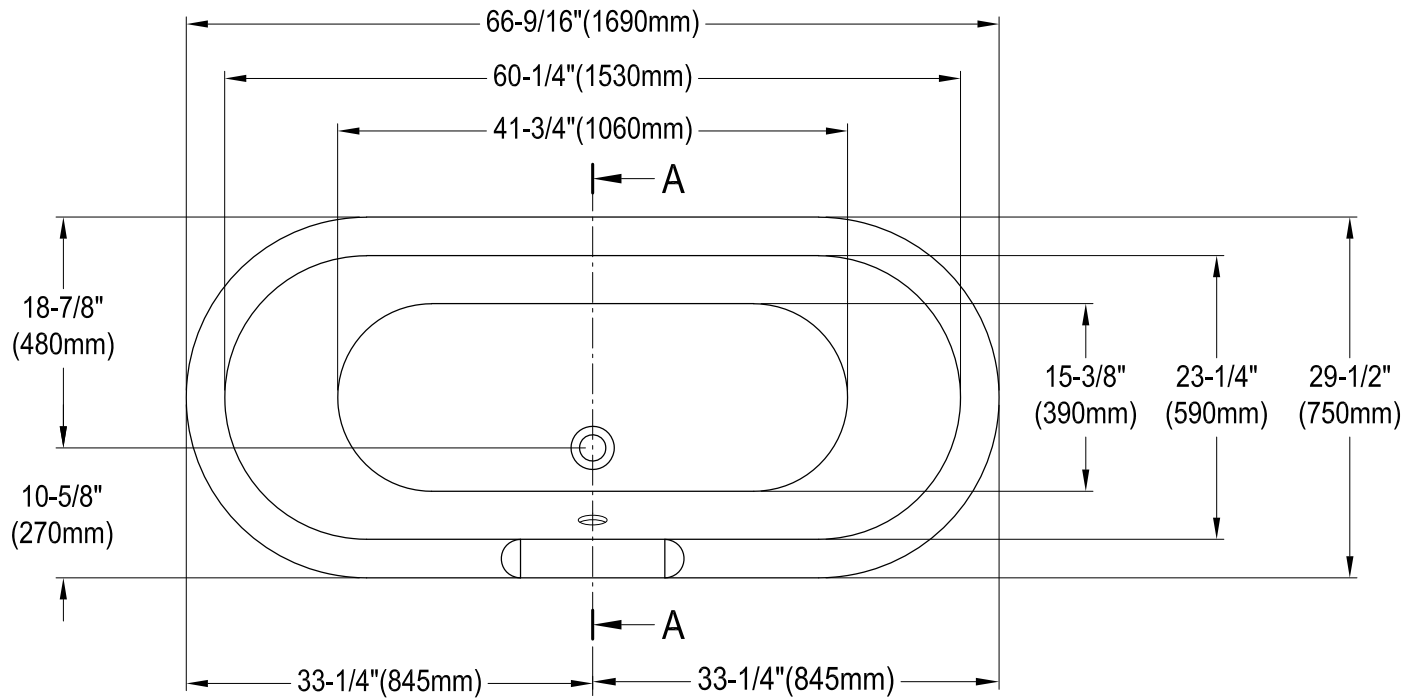

VTDS672924JNH0,1,2,5,6,7,8

67" Acrylic Clawfoot Tub

Section A-A