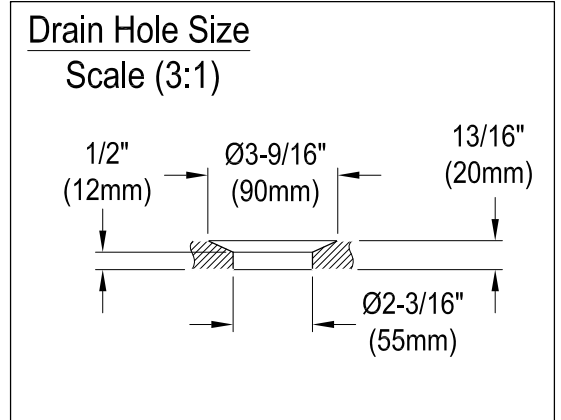

VTDS672924JNH0,1,2,5,6,7,8

67" Acrylic Clawfoot Tub

Section A-A